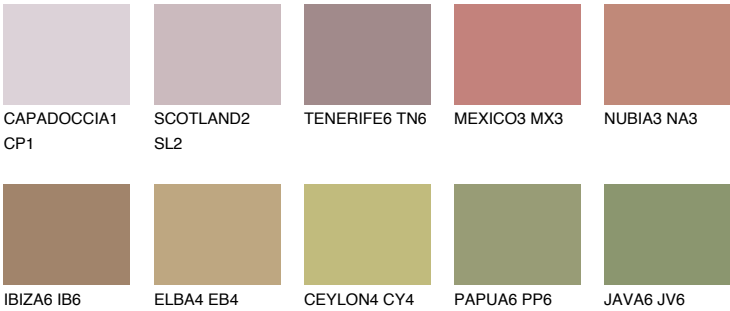

## TEXAS6 TX6

☀️ 25%    **TSR 30%**

### Matching colours

#### COLOURS

#### INTENSE

For more information on plasters and paints, go to  
[www.ceresit.lv](http://www.ceresit.lv)

\*The presented colours refer to plasters and paints offered by Ceresit. Due to the use of digital techniques, the presented colours might not represent the original ones, thus they cannot be considered as a reliable colour presentation. We recommend checking the authentic colour samples.