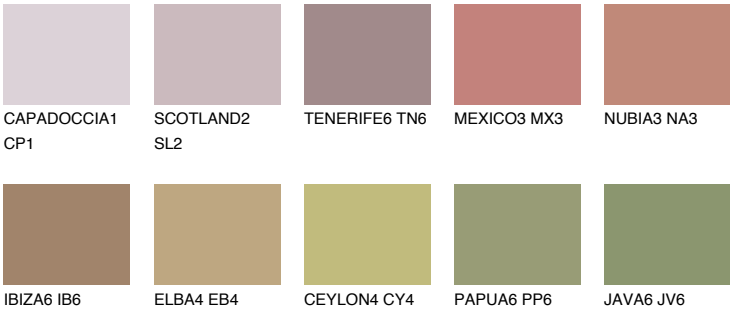

TEXAS6 TX6

☀ 25% **TSR 30%**

Matching colours

COLOURS

INTENSE

For more information on plasters and paints, go to
www.ceresit.lv

*The presented colours refer to plasters and paints offered by Ceresit. Due to the use of digital techniques, the presented colours might not represent the original ones, thus they cannot be considered as a reliable colour presentation. We recommend checking the authentic colour samples.