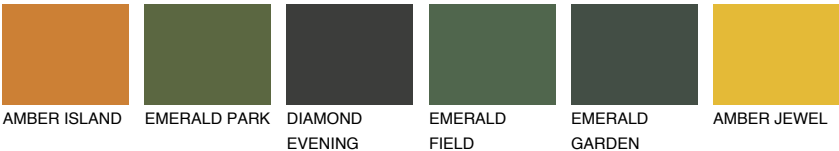

TEXAS6 TX6

☀ 25% **TSR 30%**

Matching colours

COLOURS

INTENSE

For more information on plasters and paints, go to
www.ceresit.lv

*The presented colours refer to plasters and paints offered by Ceresit. Due to the use of digital techniques, the presented colours might not represent the original ones, thus they cannot be considered as a reliable colour presentation. We recommend checking the authentic colour samples.