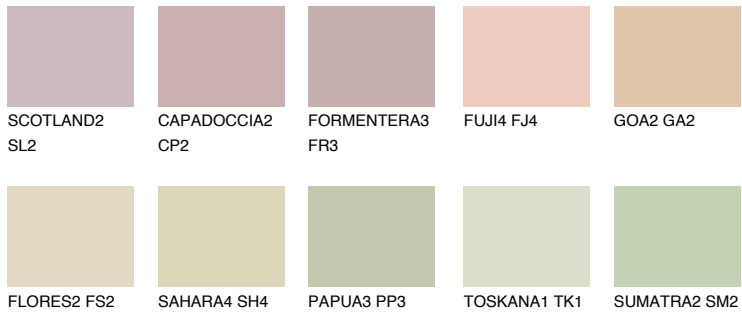

# COLOUR DETAILS

## COLORADO1 CO1

66% **TSR** 66%

### Matching colours

#### COLOURS