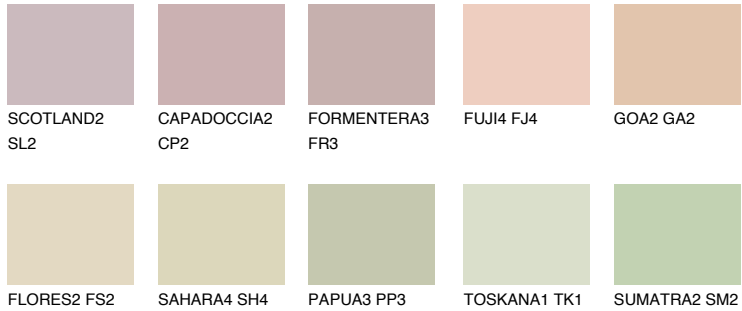

COLOUR DETAILS

COLORADO1 CO1

66% TSR 66%

Matching colours

COLOURS

INTENSE

For more information on plasters and paints, go to www.ceresit.lv

*The presented colours refer to plasters and paints offered by Ceresit. Due to the use of digital techniques, the presented colours might not represent the original ones, thus they cannot be considered as a reliable colour presentation. We recommend checking the authentic colour samples.