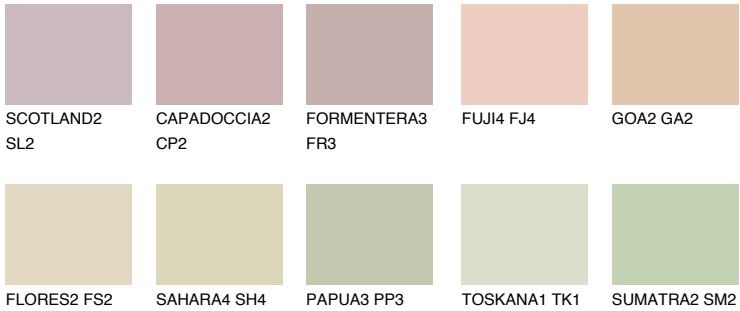

COLOUR DETAILS

COLORADO1 CO1

66% **TSR** 66%

Matching colours

COLOURS

INTENSE

For more information on plasters and paints, go to www.ceresit.lv

*The presented colours refer to plasters and paints offered by Ceresit. Due to the use of digital techniques, the presented colours might not represent the original ones, thus they cannot be considered as a reliable colour presentation. We recommend checking the authentic colour samples.