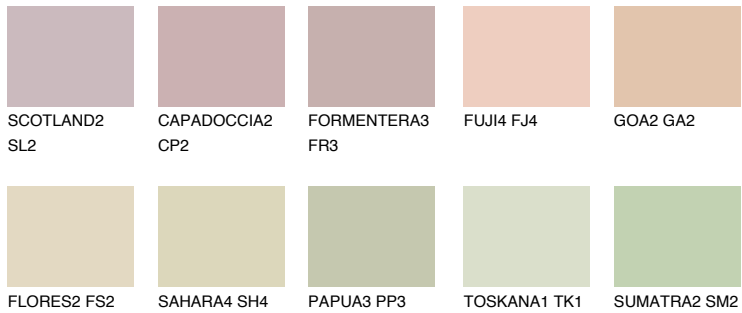

COLOUR DETAILS

COLORADO1 CO1

66% TSR 66%

Matching colours

COLOURS

INTENSE

For more information on plasters and paints, go to www.ceresit.lv

*The presented colours refer to plasters and paints offered by Ceresit. Due to the use of digital techniques, the presented colours might not represent the original ones, thus they cannot be considered as a reliable colour presentation. We recommend checking the authentic colour samples.