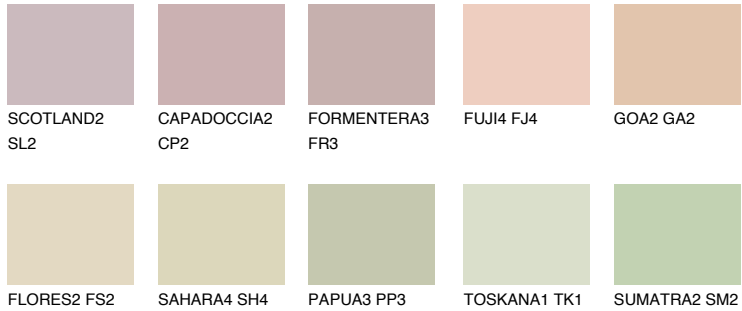

# COLOUR DETAILS

## COLORADO1 CO1

66% TSR 66%

### Matching colours

#### COLOURS