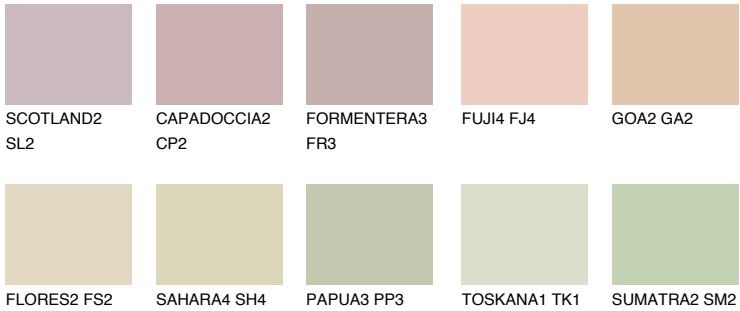

COLOUR DETAILS

COLORADO1 CO1

66% TSR 66%

Matching colours

COLOURS

INTENSE

For more information on plasters and paints, go to www.ceresit.lv

*The presented colours refer to plasters and paints offered by Ceresit. Due to the use of digital techniques, the presented colours might not represent the original ones, thus they cannot be considered as a reliable colour presentation. We recommend checking the authentic colour samples.