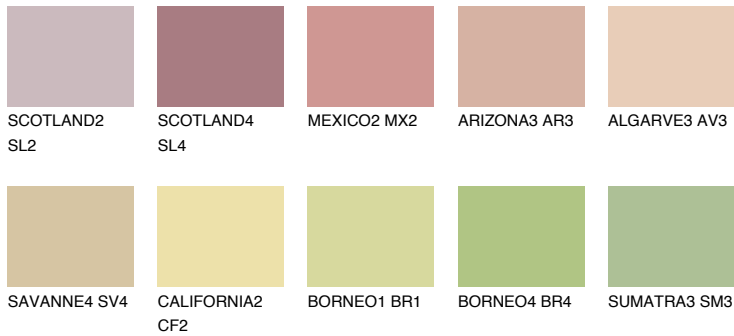

COLOUR DETAILS

COLORADO2 CO2

48% TSR 50%

Matching colours

COLOURS

INTENSE

For more information on plasters and paints, go to www.ceresit.lv

*The presented colours refer to plasters and paints offered by Ceresit. Due to the use of digital techniques, the presented colours might not represent the original ones, thus they cannot be considered as a reliable colour presentation. We recommend checking the authentic colour samples.