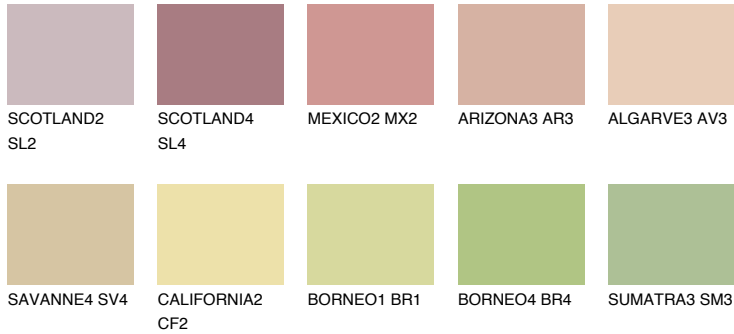

COLOUR DETAILS

COLORADO2 CO2

48% TSR 50%

Matching colours

COLOURS

INTENSE

For more information on plasters and paints, go to www.ceresit.lv

*The presented colours refer to plasters and paints offered by Ceresit. Due to the use of digital techniques, the presented colours might not represent the original ones, thus they cannot be considered as a reliable colour presentation. We recommend checking the authentic colour samples.