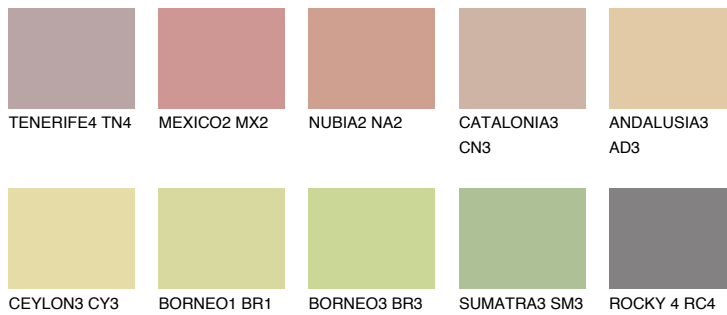

COLOUR DETAILS

COLORADO3 CO3

46% TSR 48%

Matching colours

COLOURS

INTENSE

For more information on plasters and paints, go to www.ceresit.lv

*The presented colours refer to plasters and paints offered by Ceresit. Due to the use of digital techniques, the presented colours might not represent the original ones, thus they cannot be considered as a reliable colour presentation. We recommend checking the authentic colour samples.