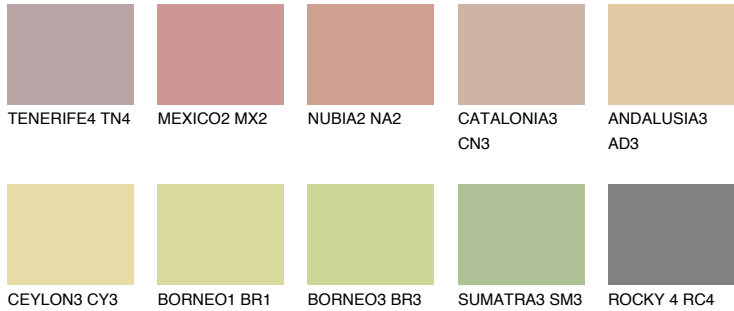

COLOUR DETAILS

COLORADO3 CO3

46% TSR 48%

Matching colours

COLOURS

INTENSE

For more information on plasters and paints, go to www.ceresit.lv

*The presented colours refer to plasters and paints offered by Ceresit. Due to the use of digital techniques, the presented colours might not represent the original ones, thus they cannot be considered as a reliable colour presentation. We recommend checking the authentic colour samples.