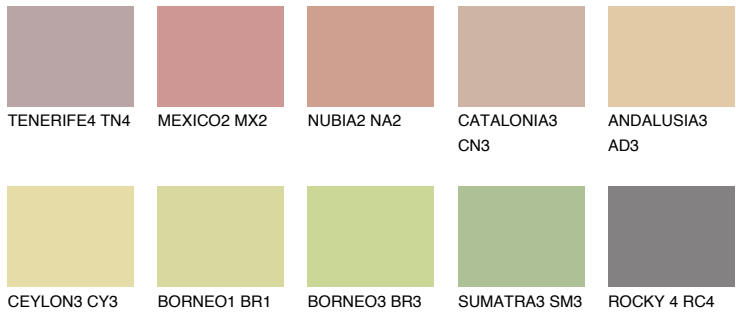

COLOUR DETAILS

COLORADO3 CO3

46% TSR 48%

Matching colours

COLOURS

INTENSE

For more information on plasters and paints, go to www.ceresit.lv

*The presented colours refer to plasters and paints offered by Ceresit. Due to the use of digital techniques, the presented colours might not represent the original ones, thus they cannot be considered as a reliable colour presentation. We recommend checking the authentic colour samples.