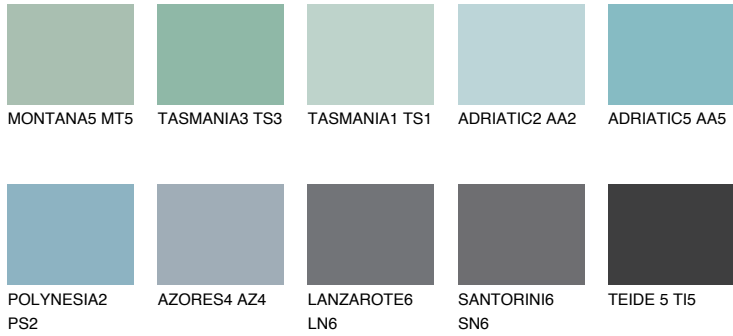

# COLOUR DETAILS

## ADRIATIC4 AA4

51% TSR 58%

### Matching colours

#### COLOURS