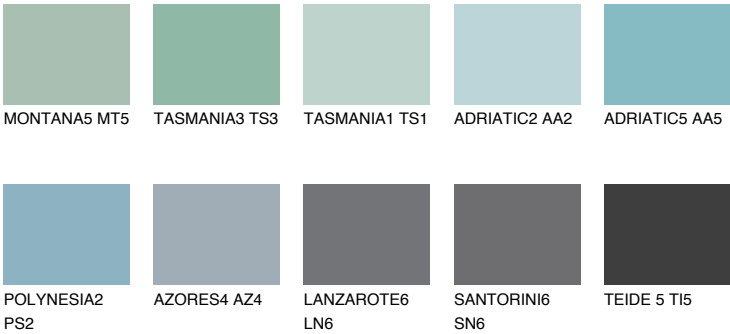

COLOUR DETAILS

ADRIATIC4 AA4

51% TSR 58%

Matching colours

COLOURS

INTENSE

For more information on plasters and paints, go to www.ceresit.lv

*The presented colours refer to plasters and paints offered by Ceresit. Due to the use of digital techniques, the presented colours might not represent the original ones, thus they cannot be considered as a reliable colour presentation. We recommend checking the authentic colour samples.