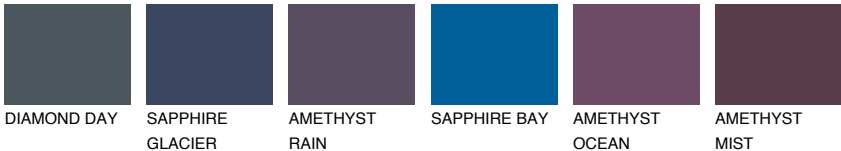

COLOUR DETAILS

ADRIATIC4 AA4

51% TSR 58%

Matching colours

COLOURS

INTENSE

For more information on plasters and paints, go to www.ceresit.lv

*The presented colours refer to plasters and paints offered by Ceresit. Due to the use of digital techniques, the presented colours might not represent the original ones, thus they cannot be considered as a reliable colour presentation. We recommend checking the authentic colour samples.