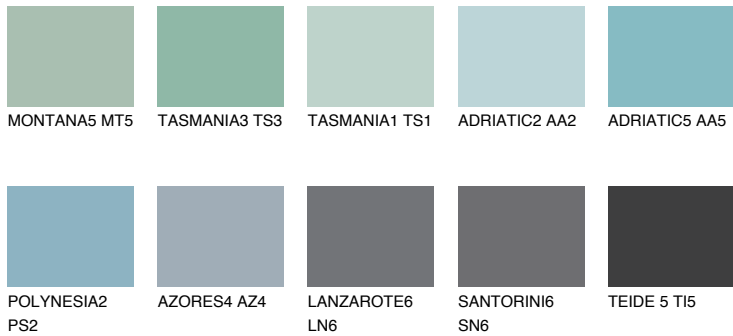

# COLOUR DETAILS

## ADRIATIC4 AA4

51% TSR 58%

### Matching colours

#### COLOURS