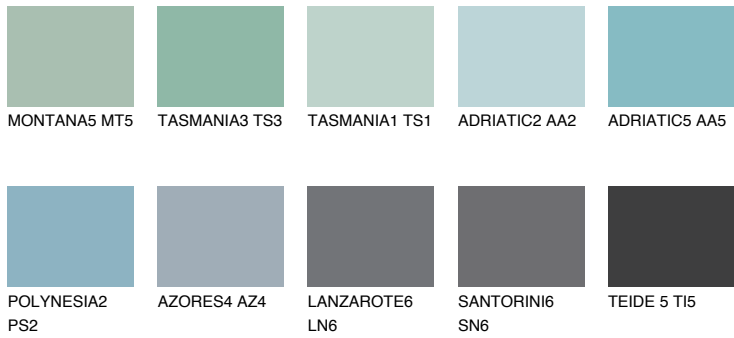

COLOUR DETAILS

ADRIATIC4 AA4

51% TSR 58%

Matching colours

COLOURS

INTENSE

For more information on plasters and paints, go to www.ceresit.lv

*The presented colours refer to plasters and paints offered by Ceresit. Due to the use of digital techniques, the presented colours might not represent the original ones, thus they cannot be considered as a reliable colour presentation. We recommend checking the authentic colour samples.