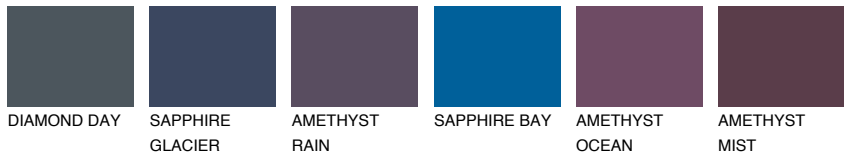

COLOUR DETAILS

ADRIATIC4 AA4

51% TSR 58%

Matching colours

COLOURS

INTENSE

For more information on plasters and paints, go to www.ceresit.lv

*The presented colours refer to plasters and paints offered by Ceresit. Due to the use of digital techniques, the presented colours might not represent the original ones, thus they cannot be considered as a reliable colour presentation. We recommend checking the authentic colour samples.