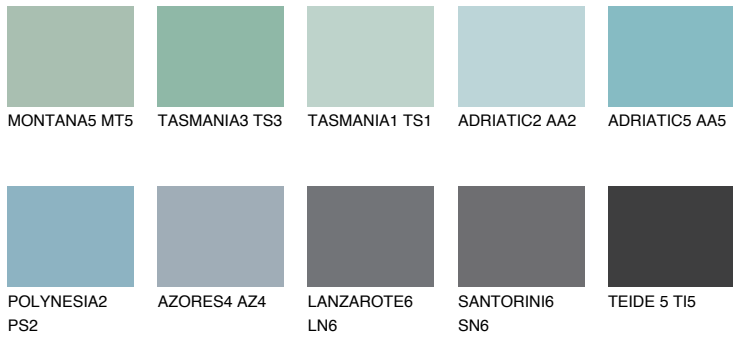

COLOUR DETAILS

ADRIATIC4 AA4

51% TSR 58%

Matching colours

COLOURS

INTENSE

For more information on plasters and paints, go to www.ceresit.lv

*The presented colours refer to plasters and paints offered by Ceresit. Due to the use of digital techniques, the presented colours might not represent the original ones, thus they cannot be considered as a reliable colour presentation. We recommend checking the authentic colour samples.