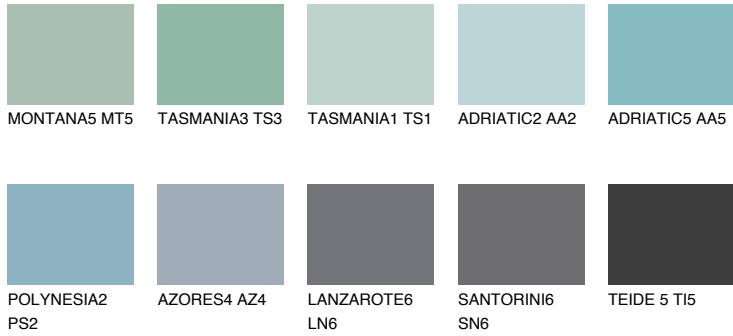

COLOUR DETAILS

ADRIATIC4 AA4

51% TSR 58%

Matching colours

COLOURS

INTENSE

For more information on plasters and paints, go to www.ceresit.lv

*The presented colours refer to plasters and paints offered by Ceresit. Due to the use of digital techniques, the presented colours might not represent the original ones, thus they cannot be considered as a reliable colour presentation. We recommend checking the authentic colour samples.