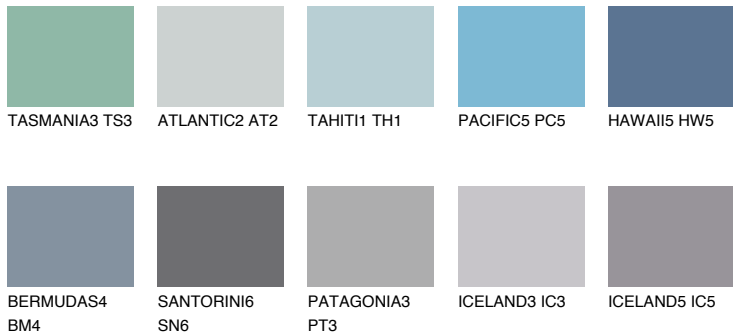

COLOUR DETAILS

HAWAII4 HW4

☀ 26% **TSR** 31%

Matching colours

COLOURS

INTENSE

For more information on plasters and paints, go to www.ceresit.lv

*The presented colours refer to plasters and paints offered by Ceresit. Due to the use of digital techniques, the presented colours might not represent the original ones, thus they cannot be considered as a reliable colour presentation. We recommend checking the authentic colour samples.