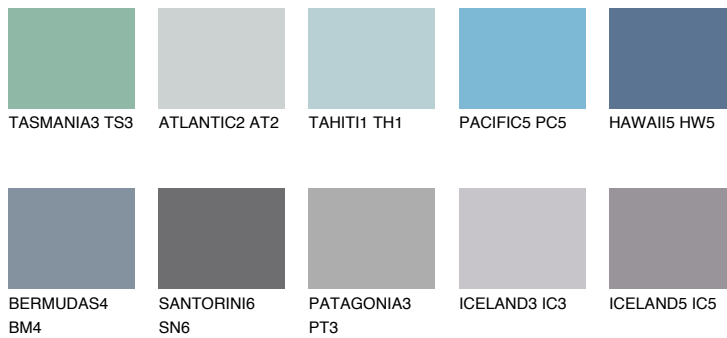

COLOUR DETAILS

HAWAII4 HW4

☀️ 26% **TSR** 31%

Matching colours

COLOURS

INTENSE

For more information on plasters and paints, go to www.ceresit.lv

*The presented colours refer to plasters and paints offered by Ceresit. Due to the use of digital techniques, the presented colours might not represent the original ones, thus they cannot be considered as a reliable colour presentation. We recommend checking the authentic colour samples.