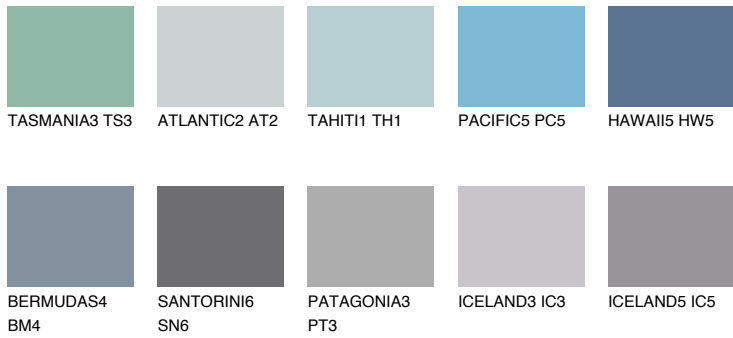

COLOUR DETAILS

HAWAII4 HW4

☀️ 26% **TSR 31%**

Matching colours

COLOURS

INTENSE

For more information on plasters and paints, go to www.ceresit.lv

*The presented colours refer to plasters and paints offered by Ceresit. Due to the use of digital techniques, the presented colours might not represent the original ones, thus they cannot be considered as a reliable colour presentation. We recommend checking the authentic colour samples.