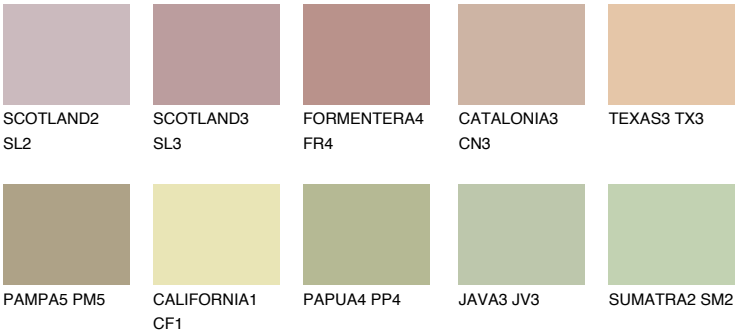

## COLORADO4 CO4

51% TSR 49%

### Matching colours

#### COLOURS

#### INTENSE

For more information on plasters and paints, go to [www.ceresit.lv](http://www.ceresit.lv)

\*The presented colours refer to plasters and paints offered by Ceresit. Due to the use of digital techniques, the presented colours might not represent the original ones, thus they cannot be considered as a reliable colour presentation. We recommend checking the authentic colour samples.