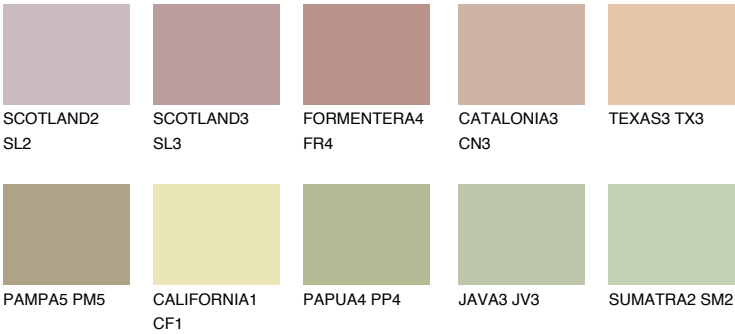

COLORADO4 CO4

51% TSR 49%

Matching colours

COLOURS

INTENSE

For more information on plasters and paints, go to www.ceresit.lv

*The presented colours refer to plasters and paints offered by Ceresit. Due to the use of digital techniques, the presented colours might not represent the original ones, thus they cannot be considered as a reliable colour presentation. We recommend checking the authentic colour samples.