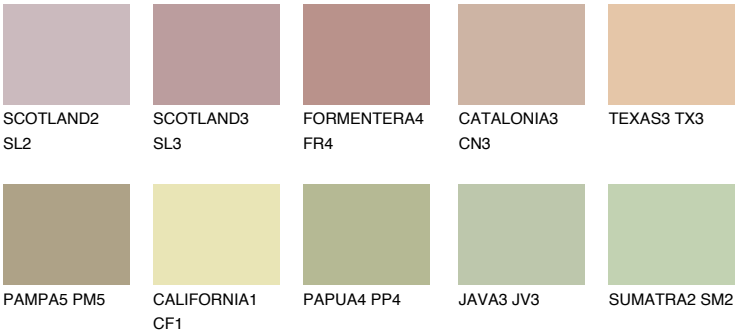

## COLORADO4 CO4

51% TSR 49%

### Matching colours

#### COLOURS

#### INTENSE

For more information on plasters and paints, go to [www.ceresit.lv](http://www.ceresit.lv)

\*The presented colours refer to plasters and paints offered by Ceresit. Due to the use of digital techniques, the presented colours might not represent the original ones, thus they cannot be considered as a reliable colour presentation. We recommend checking the authentic colour samples.