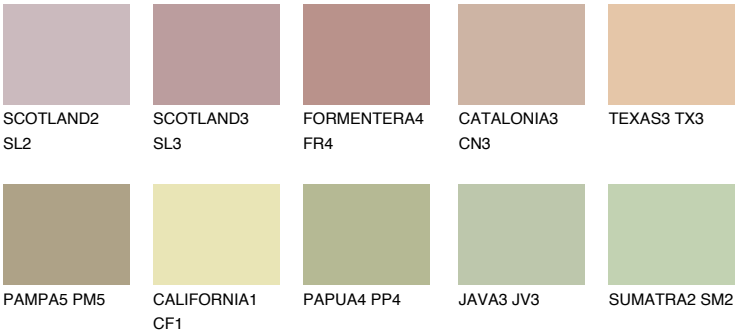

COLORADO4 CO4

51% TSR 49%

Matching colours

COLOURS

INTENSE

For more information on plasters and paints, go to www.ceresit.lv

*The presented colours refer to plasters and paints offered by Ceresit. Due to the use of digital techniques, the presented colours might not represent the original ones, thus they cannot be considered as a reliable colour presentation. We recommend checking the authentic colour samples.