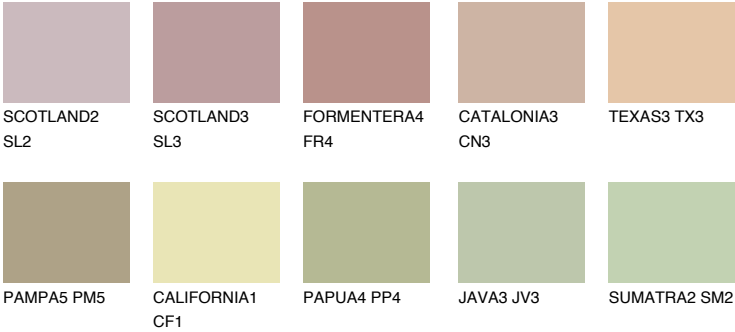

COLORADO4 CO4

51% TSR 49%

Matching colours

COLOURS

INTENSE

For more information on plasters and paints, go to www.ceresit.lv

*The presented colours refer to plasters and paints offered by Ceresit. Due to the use of digital techniques, the presented colours might not represent the original ones, thus they cannot be considered as a reliable colour presentation. We recommend checking the authentic colour samples.