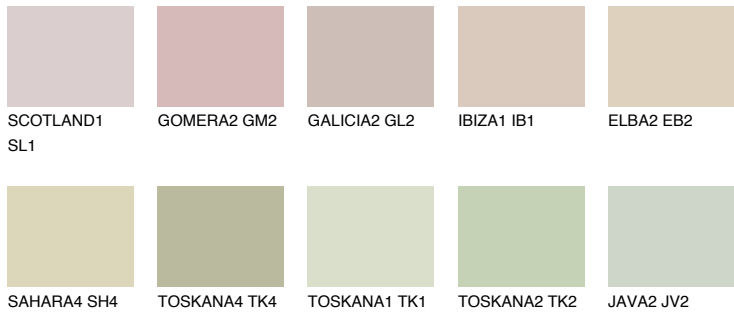

COLOUR DETAILS

COLORADO5 CO5

63% TSR 54%

Matching colours

COLOURS

INTENSE

For more information on plasters and paints, go to www.ceresit.lv

*The presented colours refer to plasters and paints offered by Ceresit. Due to the use of digital techniques, the presented colours might not represent the original ones, thus they cannot be considered as a reliable colour presentation. We recommend checking the authentic colour samples.