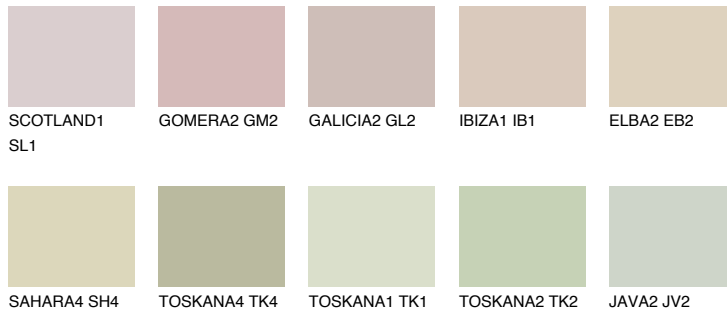

COLOUR DETAILS

COLORADO5 CO5

63% TSR 54%

Matching colours

COLOURS

INTENSE

For more information on plasters and paints, go to www.ceresit.lv

*The presented colours refer to plasters and paints offered by Ceresit. Due to the use of digital techniques, the presented colours might not represent the original ones, thus they cannot be considered as a reliable colour presentation. We recommend checking the authentic colour samples.