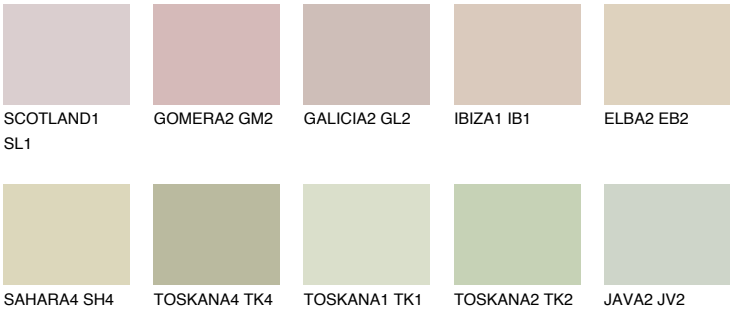

COLOUR DETAILS

COLORADO5 CO5

63% TSR 54%

Matching colours

COLOURS

INTENSE

For more information on plasters and paints, go to www.ceresit.lv

*The presented colours refer to plasters and paints offered by Ceresit. Due to the use of digital techniques, the presented colours might not represent the original ones, thus they cannot be considered as a reliable colour presentation. We recommend checking the authentic colour samples.