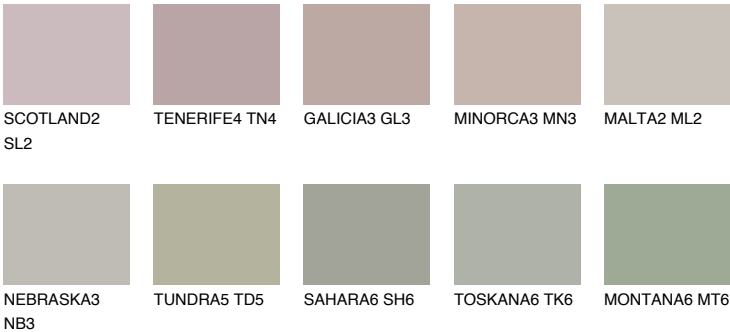

COLORADO6 CO6

38% TSR 35%

Matching colours

COLOURS

INTENSE

For more information on plasters and paints, go to www.ceresit.lv

*The presented colours refer to plasters and paints offered by Ceresit. Due to the use of digital techniques, the presented colours might not represent the original ones, thus they cannot be considered as a reliable colour presentation. We recommend checking the authentic colour samples.