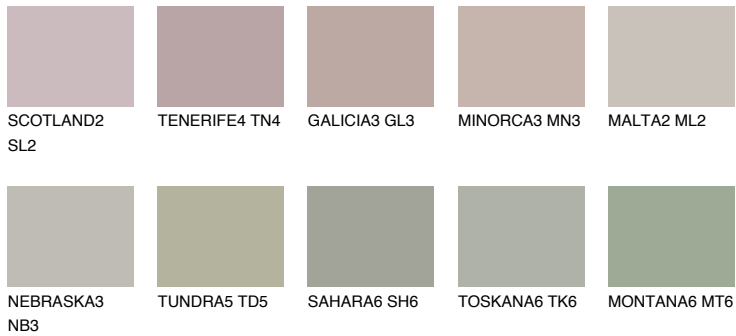

COLORADO6 CO6

38% TSR 35%

Matching colours

COLOURS

INTENSE

For more information on plasters and paints, go to www.ceresit.lv

*The presented colours refer to plasters and paints offered by Ceresit. Due to the use of digital techniques, the presented colours might not represent the original ones, thus they cannot be considered as a reliable colour presentation. We recommend checking the authentic colour samples.