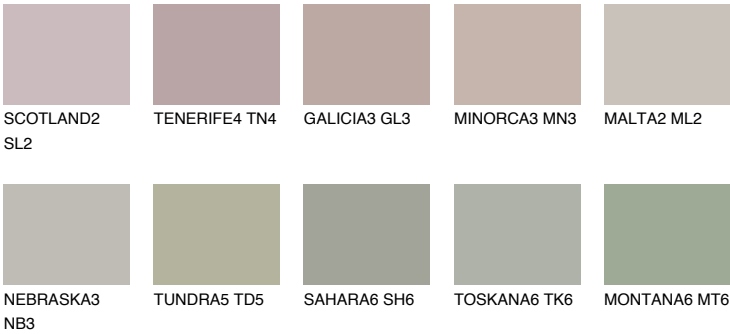

## COLORADO6 CO6

38% TSR 35%

### Matching colours

#### COLOURS

#### INTENSE

For more information on plasters and paints, go to [www.ceresit.lv](http://www.ceresit.lv)

\*The presented colours refer to plasters and paints offered by Ceresit. Due to the use of digital techniques, the presented colours might not represent the original ones, thus they cannot be considered as a reliable colour presentation. We recommend checking the authentic colour samples.