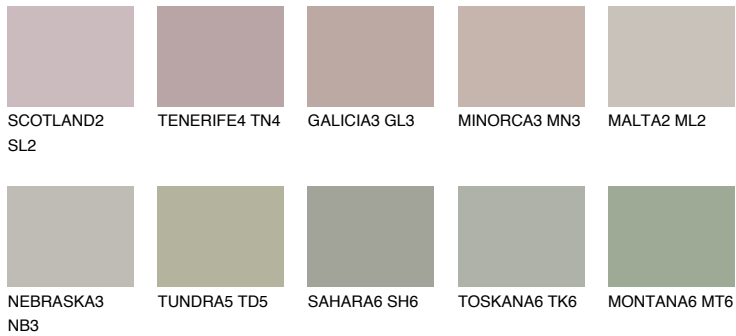

COLOUR DETAILS

COLORADO6 CO6

38% TSR 35%

Matching colours

COLOURS

INTENSE

For more information on plasters and paints, go to www.ceresit.lv

*The presented colours refer to plasters and paints offered by Ceresit. Due to the use of digital techniques, the presented colours might not represent the original ones, thus they cannot be considered as a reliable colour presentation. We recommend checking the authentic colour samples.