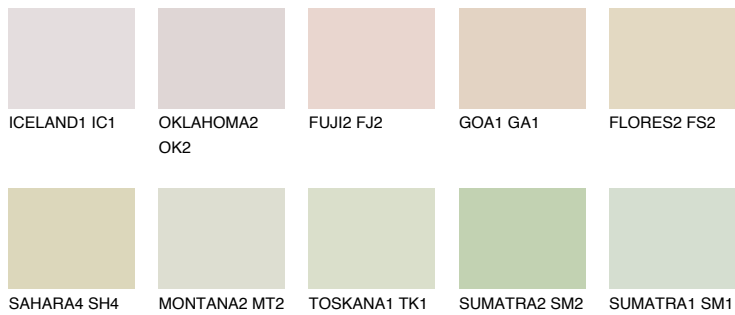

COLOUR DETAILS

ANDALUSIA1 AD1

76% TSR 69%

Matching colours

COLOURS

INTENSE

For more information on plasters and paints, go to www.ceresit.lv

*The presented colours refer to plasters and paints offered by Ceresit. Due to the use of digital techniques, the presented colours might not represent the original ones, thus they cannot be considered as a reliable colour presentation. We recommend checking the authentic colour samples.