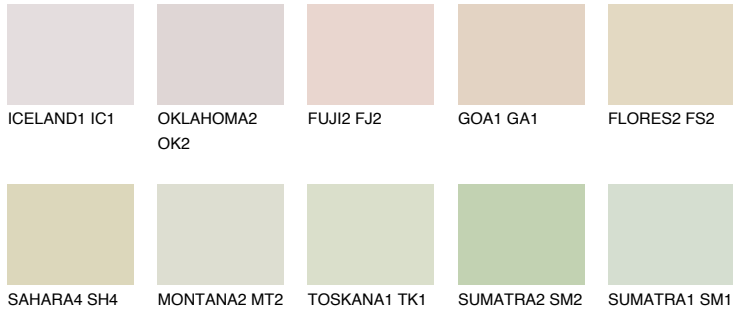

COLOUR DETAILS

ANDALUSIA1 AD1

76% TSR 69%

Matching colours

COLOURS

INTENSE

For more information on plasters and paints, go to www.ceresit.lv

*The presented colours refer to plasters and paints offered by Ceresit. Due to the use of digital techniques, the presented colours might not represent the original ones, thus they cannot be considered as a reliable colour presentation. We recommend checking the authentic colour samples.