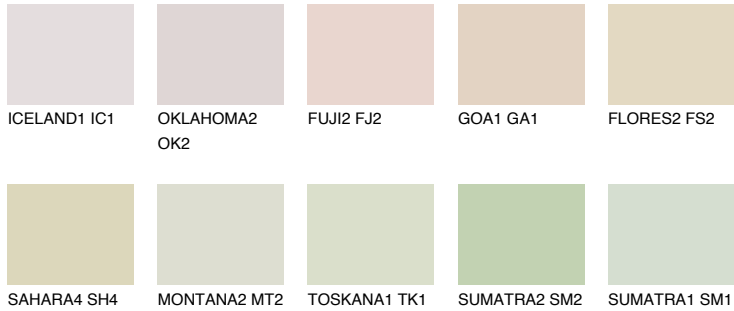

COLOUR DETAILS

ANDALUSIA1 AD1

76% TSR 69%

Matching colours

COLOURS

INTENSE

For more information on plasters and paints, go to www.ceresit.lv

*The presented colours refer to plasters and paints offered by Ceresit. Due to the use of digital techniques, the presented colours might not represent the original ones, thus they cannot be considered as a reliable colour presentation. We recommend checking the authentic colour samples.