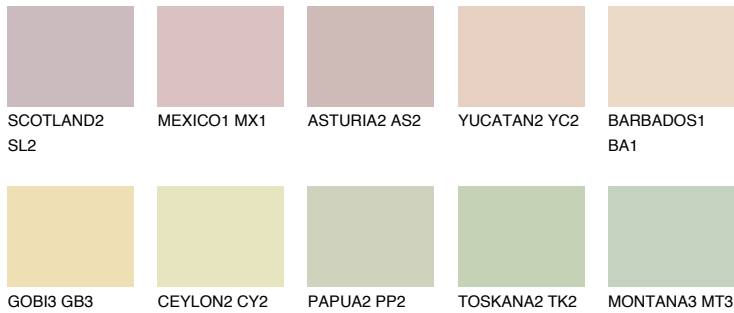

COLOUR DETAILS

ANDALUSIA2 AD2

73% TSR 66%

Matching colours

COLOURS

INTENSE

For more information on plasters and paints, go to www.ceresit.lv

*The presented colours refer to plasters and paints offered by Ceresit. Due to the use of digital techniques, the presented colours might not represent the original ones, thus they cannot be considered as a reliable colour presentation. We recommend checking the authentic colour samples.