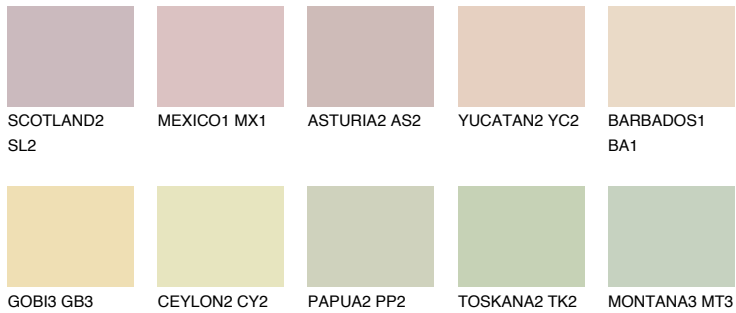

COLOUR DETAILS

ANDALUSIA2 AD2

73% TSR 66%

Matching colours

COLOURS

INTENSE

For more information on plasters and paints, go to www.ceresit.lv

*The presented colours refer to plasters and paints offered by Ceresit. Due to the use of digital techniques, the presented colours might not represent the original ones, thus they cannot be considered as a reliable colour presentation. We recommend checking the authentic colour samples.