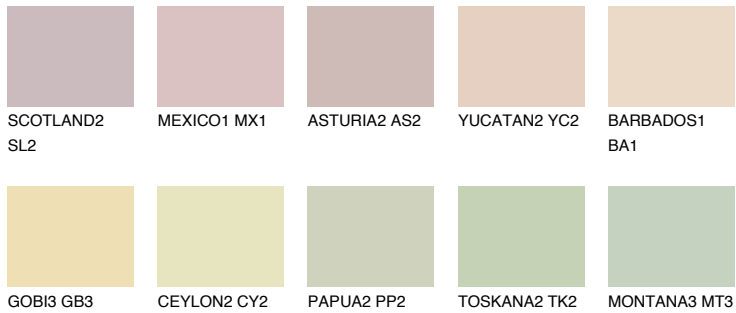

# COLOUR DETAILS

### Matching colours

#### COLOURS

#### INTENSE

For more information on plasters and paints, go to [www.ceresit.lv](http://www.ceresit.lv)

\*The presented colours refer to plasters and paints offered by Ceresit. Due to the use of digital techniques, the presented colours might not represent the original ones, thus they cannot be considered as a reliable colour presentation. We recommend checking the authentic colour samples.