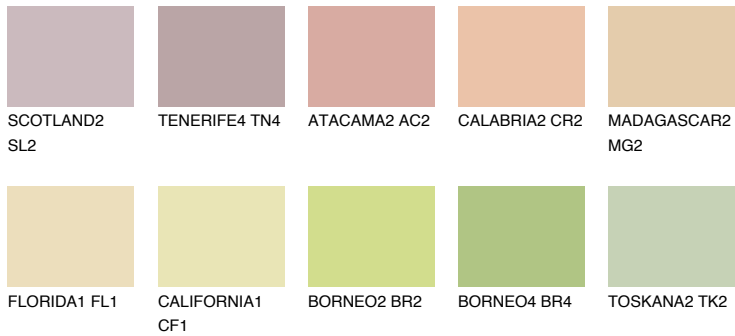

COLOUR DETAILS

ANDALUSIA3 AD3

61% TSR 59%

Matching colours

COLOURS

INTENSE

For more information on plasters and paints, go to www.ceresit.lv

*The presented colours refer to plasters and paints offered by Ceresit. Due to the use of digital techniques, the presented colours might not represent the original ones, thus they cannot be considered as a reliable colour presentation. We recommend checking the authentic colour samples.