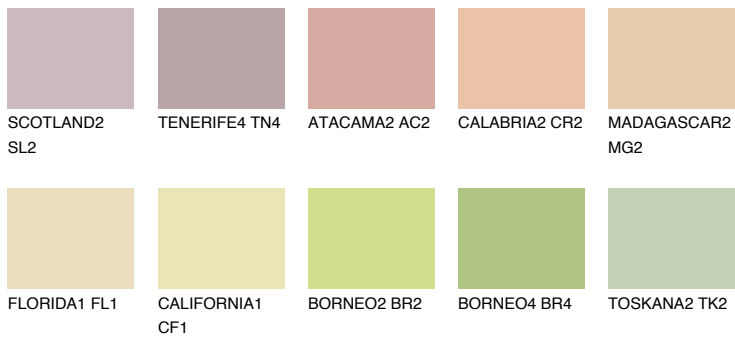

COLOUR DETAILS

ANDALUSIA3 AD3

61% TSR 59%

Matching colours

COLOURS

INTENSE

For more information on plasters and paints, go to www.ceresit.lv

*The presented colours refer to plasters and paints offered by Ceresit. Due to the use of digital techniques, the presented colours might not represent the original ones, thus they cannot be considered as a reliable colour presentation. We recommend checking the authentic colour samples.