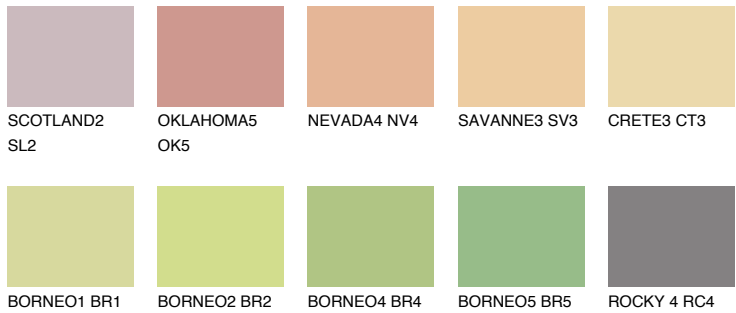

COLOUR DETAILS

ANDALUSIA4 AD4

64% TSR 64%

Matching colours

COLOURS

INTENSE

For more information on plasters and paints, go to www.ceresit.lv

*The presented colours refer to plasters and paints offered by Ceresit. Due to the use of digital techniques, the presented colours might not represent the original ones, thus they cannot be considered as a reliable colour presentation. We recommend checking the authentic colour samples.