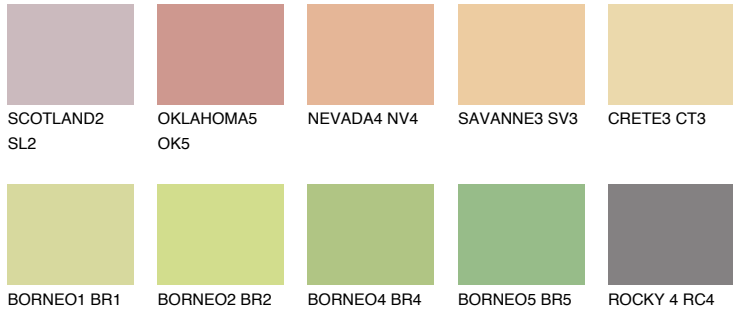

COLOUR DETAILS

ANDALUSIA4 AD4

64% TSR 64%

Matching colours

COLOURS

INTENSE

For more information on plasters and paints, go to www.ceresit.lv

*The presented colours refer to plasters and paints offered by Ceresit. Due to the use of digital techniques, the presented colours might not represent the original ones, thus they cannot be considered as a reliable colour presentation. We recommend checking the authentic colour samples.