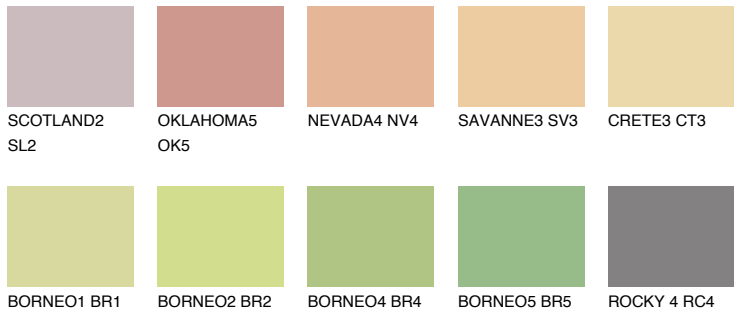

COLOUR DETAILS

ANDALUSIA4 AD4

64% TSR 64%

Matching colours

COLOURS

INTENSE

For more information on plasters and paints, go to www.ceresit.lv

*The presented colours refer to plasters and paints offered by Ceresit. Due to the use of digital techniques, the presented colours might not represent the original ones, thus they cannot be considered as a reliable colour presentation. We recommend checking the authentic colour samples.