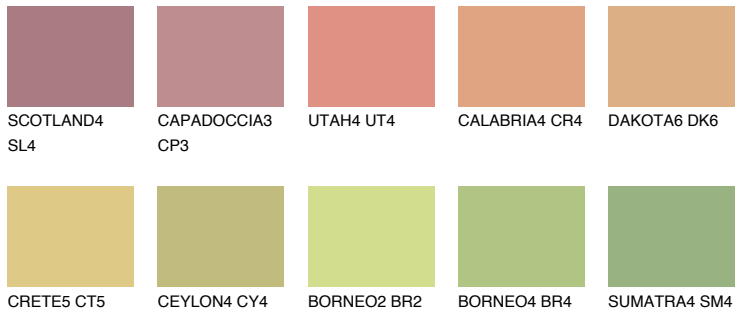

COLOUR DETAILS

ANDALUSIA5 AD5

49% TSR 52%

Matching colours

COLOURS

INTENSE

For more information on plasters and paints, go to www.ceresit.lv

*The presented colours refer to plasters and paints offered by Ceresit. Due to the use of digital techniques, the presented colours might not represent the original ones, thus they cannot be considered as a reliable colour presentation. We recommend checking the authentic colour samples.