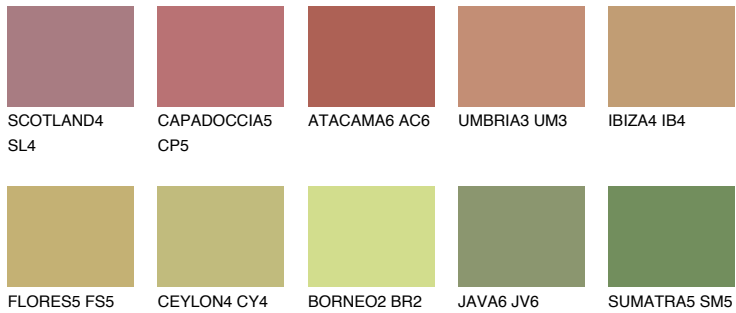

# COLOUR DETAILS

## ANDALUSIA6 AD6

39% TSR 39%

### Matching colours

#### COLOURS