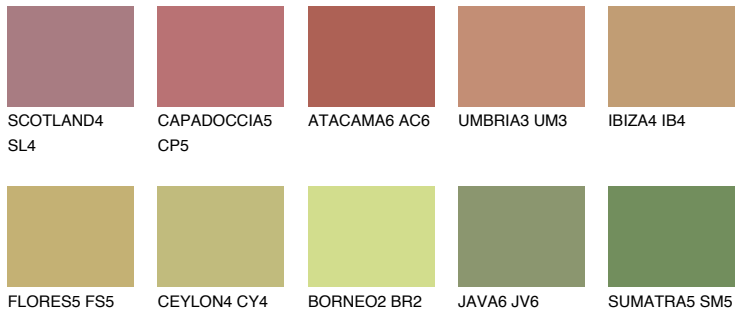

COLOUR DETAILS

ANDALUSIA6 AD6

39% TSR 39%

Matching colours

COLOURS

INTENSE

For more information on plasters and paints, go to www.ceresit.lv

*The presented colours refer to plasters and paints offered by Ceresit. Due to the use of digital techniques, the presented colours might not represent the original ones, thus they cannot be considered as a reliable colour presentation. We recommend checking the authentic colour samples.