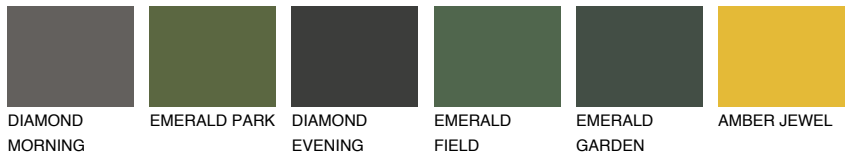

COLOUR DETAILS

ZANZIBAR1 ZN1

76% TSR 72%

Matching colours

COLOURS

INTENSE

For more information on plasters and paints, go to www.ceresit.lv

*The presented colours refer to plasters and paints offered by Ceresit. Due to the use of digital techniques, the presented colours might not represent the original ones, thus they cannot be considered as a reliable colour presentation. We recommend checking the authentic colour samples.