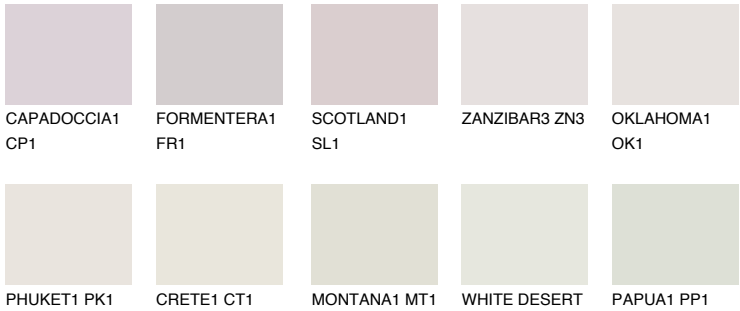

COLOUR DETAILS

ZANZIBAR1 ZN1

76% TSR 72%

Matching colours

COLOURS

INTENSE

For more information on plasters and paints, go to www.ceresit.lv

*The presented colours refer to plasters and paints offered by Ceresit. Due to the use of digital techniques, the presented colours might not represent the original ones, thus they cannot be considered as a reliable colour presentation. We recommend checking the authentic colour samples.