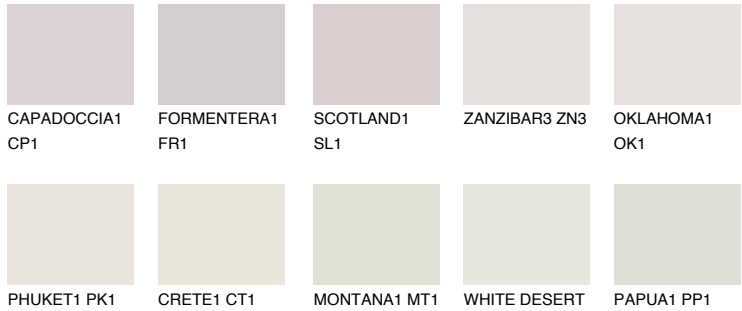

COLOUR DETAILS

ZANZIBAR1 ZN1

76% TSR 72%

Matching colours

COLOURS

INTENSE

For more information on plasters and paints, go to www.ceresit.lv

*The presented colours refer to plasters and paints offered by Ceresit. Due to the use of digital techniques, the presented colours might not represent the original ones, thus they cannot be considered as a reliable colour presentation. We recommend checking the authentic colour samples.