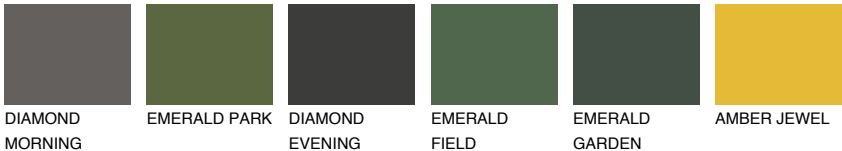

COLOUR DETAILS

ZANZIBAR1 ZN1

76% TSR 72%

Matching colours

COLOURS

INTENSE

For more information on plasters and paints, go to www.ceresit.lv

*The presented colours refer to plasters and paints offered by Ceresit. Due to the use of digital techniques, the presented colours might not represent the original ones, thus they cannot be considered as a reliable colour presentation. We recommend checking the authentic colour samples.