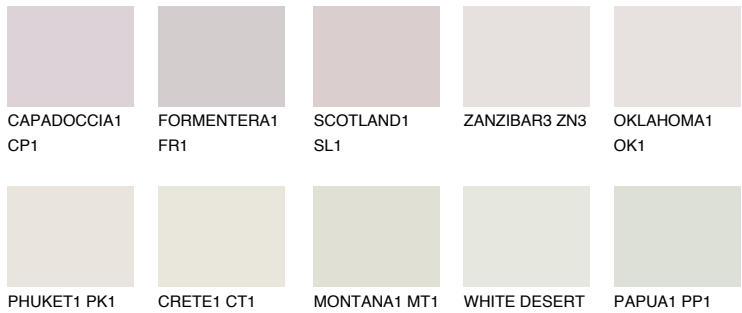

COLOUR DETAILS

ZANZIBAR1 ZN1

76% TSR 72%

Matching colours

COLOURS

INTENSE

For more information on plasters and paints, go to www.ceresit.lv

*The presented colours refer to plasters and paints offered by Ceresit. Due to the use of digital techniques, the presented colours might not represent the original ones, thus they cannot be considered as a reliable colour presentation. We recommend checking the authentic colour samples.