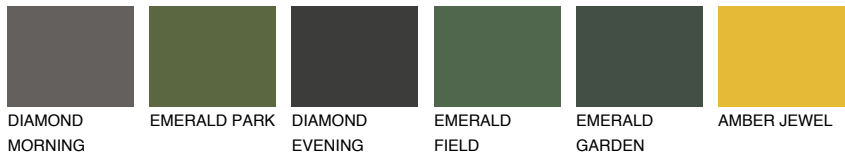

COLOUR DETAILS

ZANZIBAR1 ZN1

76% TSR 72%

Matching colours

COLOURS

INTENSE

For more information on plasters and paints, go to www.ceresit.lv

*The presented colours refer to plasters and paints offered by Ceresit. Due to the use of digital techniques, the presented colours might not represent the original ones, thus they cannot be considered as a reliable colour presentation. We recommend checking the authentic colour samples.