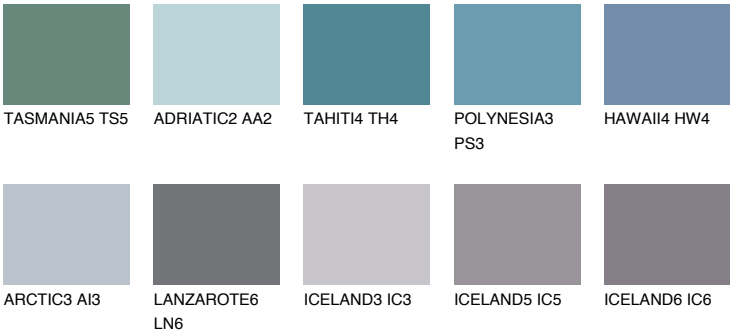

HAWAII5 HW5

17% TSR 22%

Matching colours

COLOURS

INTENSE

For more information on plasters and paints, go to www.ceresit.lv

*The presented colours refer to plasters and paints offered by Ceresit. Due to the use of digital techniques, the presented colours might not represent the original ones, thus they cannot be considered as a reliable colour presentation. We recommend checking the authentic colour samples.