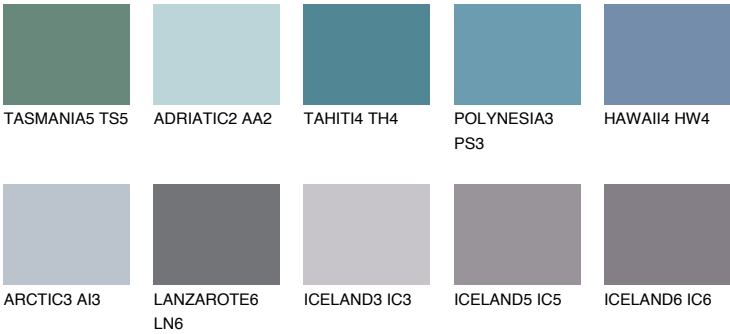

HAWAII5 HW5

17% **TSR** 22%

Matching colours

COLOURS

INTENSE

For more information on plasters and paints, go to www.ceresit.lv

*The presented colours refer to plasters and paints offered by Ceresit. Due to the use of digital techniques, the presented colours might not represent the original ones, thus they cannot be considered as a reliable colour presentation. We recommend checking the authentic colour samples.