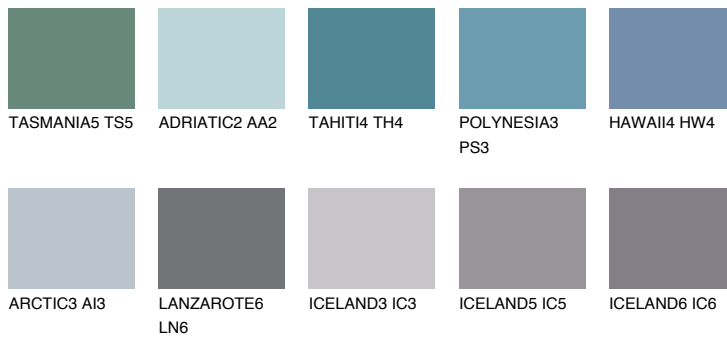

HAWAII5 HW5

17% **TSR** 22%

Matching colours

COLOURS

INTENSE

For more information on plasters and paints, go to www.ceresit.lv

*The presented colours refer to plasters and paints offered by Ceresit. Due to the use of digital techniques, the presented colours might not represent the original ones, thus they cannot be considered as a reliable colour presentation. We recommend checking the authentic colour samples.