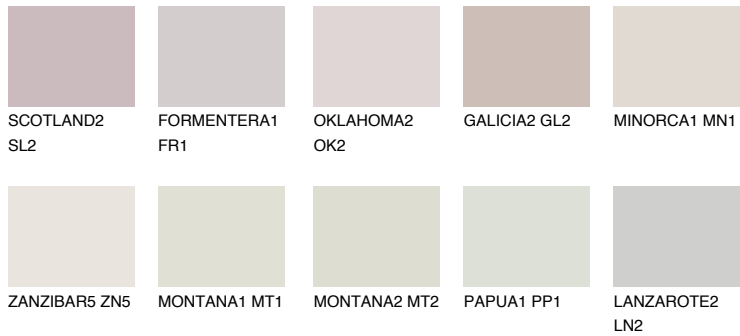

COLOUR DETAILS

ZANZIBAR2 ZN2

76% TSR 73%

Matching colours

COLOURS

INTENSE

For more information on plasters and paints, go to www.ceresit.lv

*The presented colours refer to plasters and paints offered by Ceresit. Due to the use of digital techniques, the presented colours might not represent the original ones, thus they cannot be considered as a reliable colour presentation. We recommend checking the authentic colour samples.