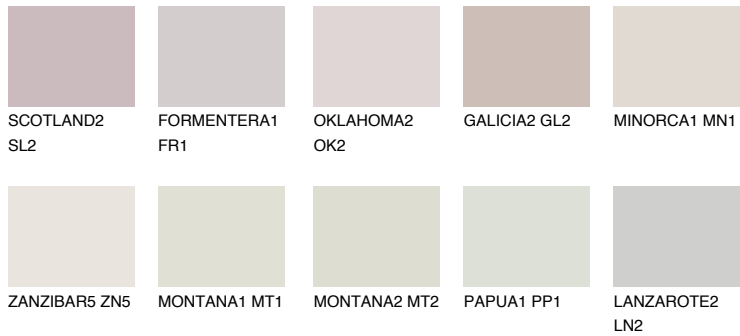

# COLOUR DETAILS

## ZANZIBAR2 ZN2

76% TSR 73%

### Matching colours

#### COLOURS