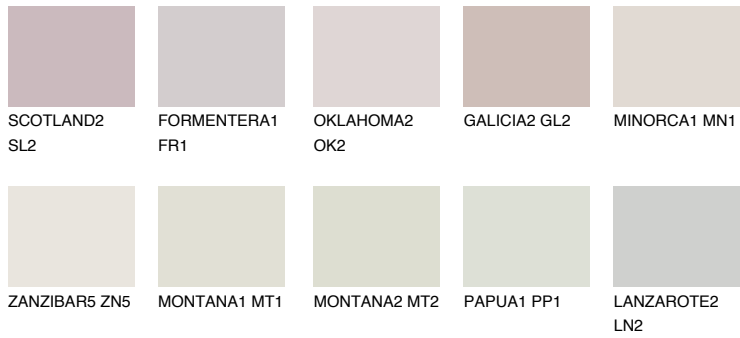

# COLOUR DETAILS

## ZANZIBAR2 ZN2

76% TSR 73%

### Matching colours

#### COLOURS