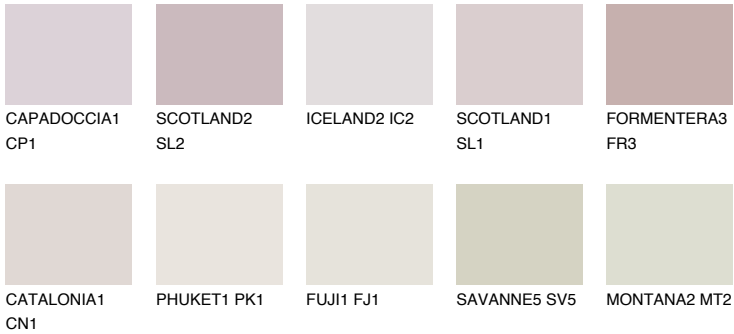

## ZANZIBAR3 ZN3

75% TSR 73%

### Matching colours

#### COLOURS

#### INTENSE

For more information on plasters and paints, go to [www.ceresit.lv](http://www.ceresit.lv)

\*The presented colours refer to plasters and paints offered by Ceresit. Due to the use of digital techniques, the presented colours might not represent the original ones, thus they cannot be considered as a reliable colour presentation. We recommend checking the authentic colour samples.