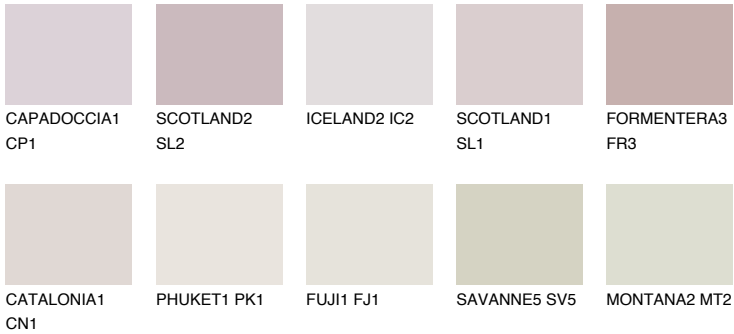

ZANZIBAR3 ZN3

75% TSR 73%

Matching colours

COLOURS

INTENSE

For more information on plasters and paints, go to www.ceresit.lv

*The presented colours refer to plasters and paints offered by Ceresit. Due to the use of digital techniques, the presented colours might not represent the original ones, thus they cannot be considered as a reliable colour presentation. We recommend checking the authentic colour samples.