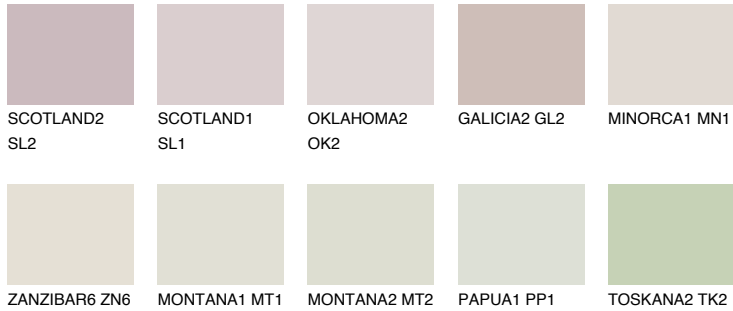

COLOUR DETAILS

ZANZIBAR4 ZN4

75% TSR 73%

Matching colours

COLOURS

INTENSE

For more information on plasters and paints, go to www.ceresit.lv

*The presented colours refer to plasters and paints offered by Ceresit. Due to the use of digital techniques, the presented colours might not represent the original ones, thus they cannot be considered as a reliable colour presentation. We recommend checking the authentic colour samples.