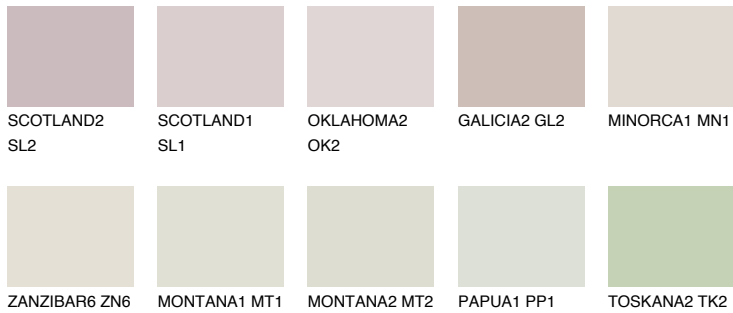

COLOUR DETAILS

ZANZIBAR4 ZN4

75% TSR 73%

Matching colours

COLOURS

INTENSE

For more information on plasters and paints, go to www.ceresit.lv

*The presented colours refer to plasters and paints offered by Ceresit. Due to the use of digital techniques, the presented colours might not represent the original ones, thus they cannot be considered as a reliable colour presentation. We recommend checking the authentic colour samples.