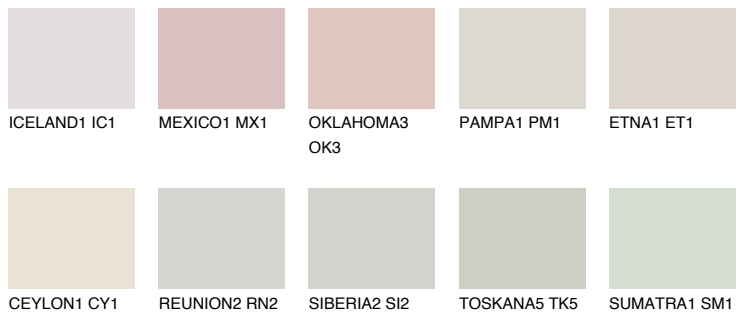

COLOUR DETAILS

ZANZIBAR5 ZN5

78% TSR 70%

Matching colours

COLOURS

INTENSE

For more information on plasters and paints, go to www.ceresit.lv

*The presented colours refer to plasters and paints offered by Ceresit. Due to the use of digital techniques, the presented colours might not represent the original ones, thus they cannot be considered as a reliable colour presentation. We recommend checking the authentic colour samples.