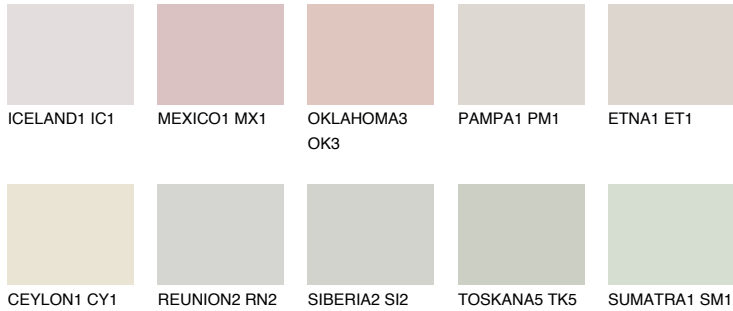

COLOUR DETAILS

ZANZIBAR5 ZN5

78% TSR 70%

Matching colours

COLOURS

INTENSE

For more information on plasters and paints, go to www.ceresit.lv

*The presented colours refer to plasters and paints offered by Ceresit. Due to the use of digital techniques, the presented colours might not represent the original ones, thus they cannot be considered as a reliable colour presentation. We recommend checking the authentic colour samples.