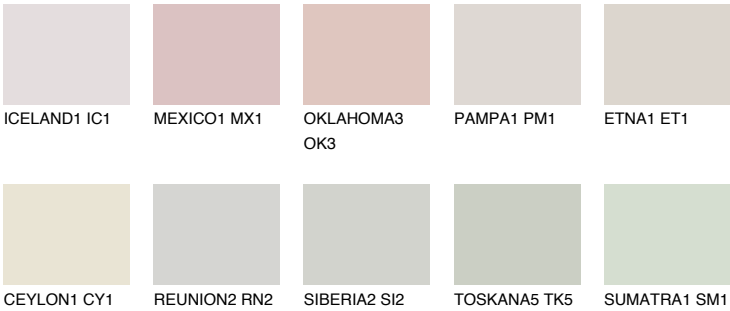

ZANZIBAR5 ZN5

78% **TSR** 70%

Matching colours

COLOURS

INTENSE

For more information on plasters and paints, go to www.ceresit.lv

*The presented colours refer to plasters and paints offered by Ceresit. Due to the use of digital techniques, the presented colours might not represent the original ones, thus they cannot be considered as a reliable colour presentation. We recommend checking the authentic colour samples.