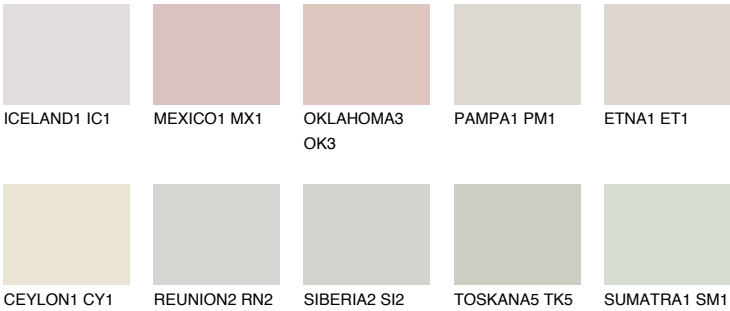

ZANZIBAR5 ZN5

78% TSR 70%

Matching colours

COLOURS

INTENSE

For more information on plasters and paints, go to www.ceresit.lv

*The presented colours refer to plasters and paints offered by Ceresit. Due to the use of digital techniques, the presented colours might not represent the original ones, thus they cannot be considered as a reliable colour presentation. We recommend checking the authentic colour samples.