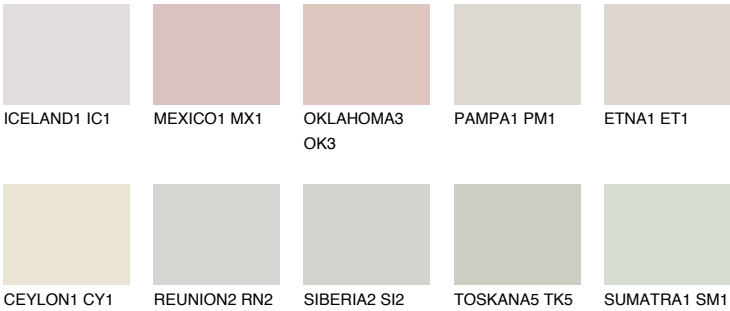

## ZANZIBAR5 ZN5

78% **TSR** 70%

### Matching colours

#### COLOURS

#### INTENSE

For more information on plasters and paints, go to [www.ceresit.lv](http://www.ceresit.lv)

\*The presented colours refer to plasters and paints offered by Ceresit. Due to the use of digital techniques, the presented colours might not represent the original ones, thus they cannot be considered as a reliable colour presentation. We recommend checking the authentic colour samples.