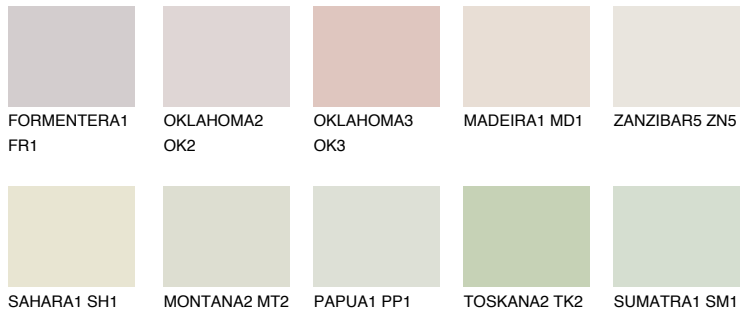

COLOUR DETAILS

ZANZIBAR6 ZN6

 75% **TSR** 72%

Matching colours

COLOURS

INTENSE

For more information on plasters and paints, go to
www.ceresit.lv

*The presented colours refer to plasters and paints offered by Ceresit. Due to the use of digital techniques, the presented colours might not represent the original ones, thus they cannot be considered as a reliable colour presentation. We recommend checking the authentic colour samples.