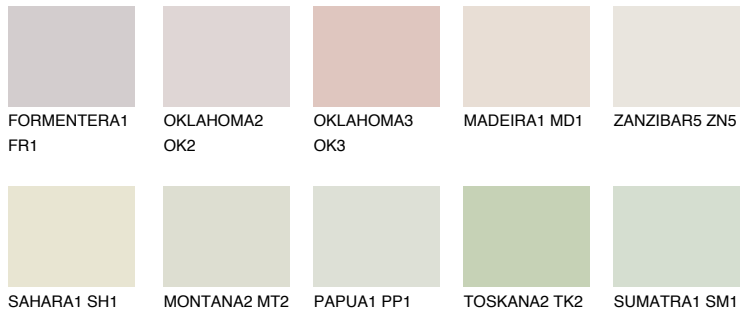

COLOUR DETAILS

ZANZIBAR6 ZN6

75% TSR 72%

Matching colours

COLOURS

INTENSE

For more information on plasters and paints, go to www.ceresit.lv

*The presented colours refer to plasters and paints offered by Ceresit. Due to the use of digital techniques, the presented colours might not represent the original ones, thus they cannot be considered as a reliable colour presentation. We recommend checking the authentic colour samples.