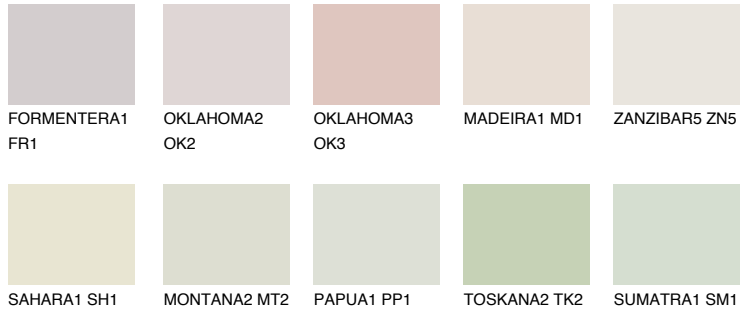

# COLOUR DETAILS

## ZANZIBAR6 ZN6

75% TSR 72%

### Matching colours

#### COLOURS