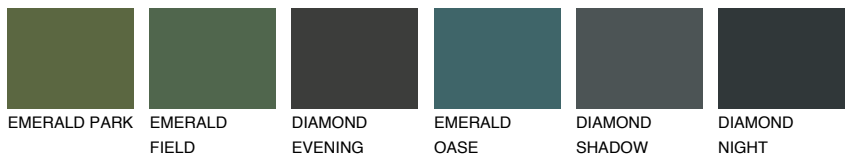

COLOUR DETAILS

FLORES1 FS1

78% TSR 73%

Matching colours

COLOURS

INTENSE

For more information on plasters and paints, go to www.ceresit.lv

*The presented colours refer to plasters and paints offered by Ceresit. Due to the use of digital techniques, the presented colours might not represent the original ones, thus they cannot be considered as a reliable colour presentation. We recommend checking the authentic colour samples.