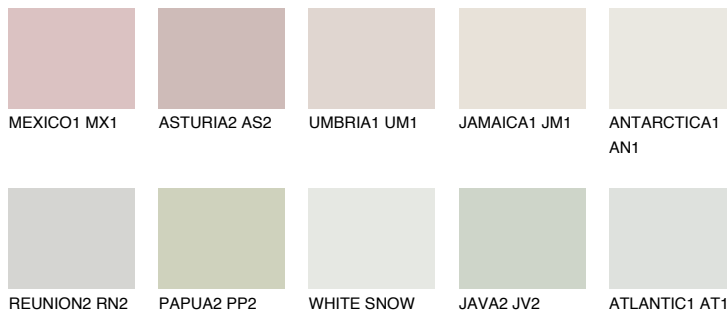

FLORES1 FS1

78% TSR 73%

Matching colours

COLOURS

INTENSE

For more information on plasters and paints, go to www.ceresit.lv

*The presented colours refer to plasters and paints offered by Ceresit. Due to the use of digital techniques, the presented colours might not represent the original ones, thus they cannot be considered as a reliable colour presentation. We recommend checking the authentic colour samples.