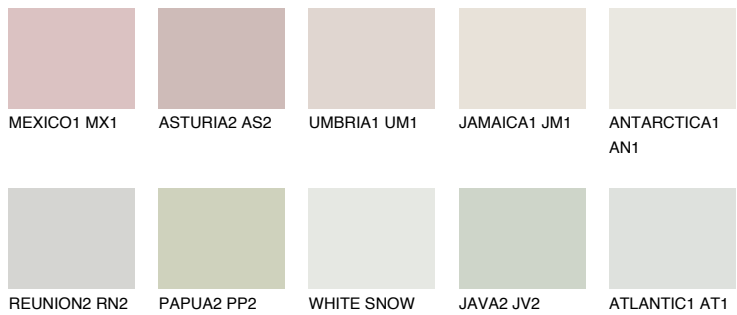

## FLORES1 FS1

78% TSR 73%

### Matching colours

#### COLOURS

#### INTENSE

For more information on plasters and paints, go to [www.ceresit.lv](http://www.ceresit.lv)

\*The presented colours refer to plasters and paints offered by Ceresit. Due to the use of digital techniques, the presented colours might not represent the original ones, thus they cannot be considered as a reliable colour presentation. We recommend checking the authentic colour samples.