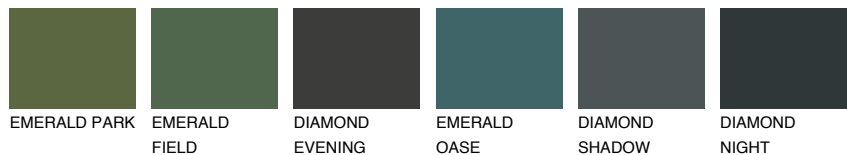

FLORES1 FS1

78% TSR 73%

Matching colours

COLOURS

INTENSE

For more information on plasters and paints, go to www.ceresit.lv

*The presented colours refer to plasters and paints offered by Ceresit. Due to the use of digital techniques, the presented colours might not represent the original ones, thus they cannot be considered as a reliable colour presentation. We recommend checking the authentic colour samples.