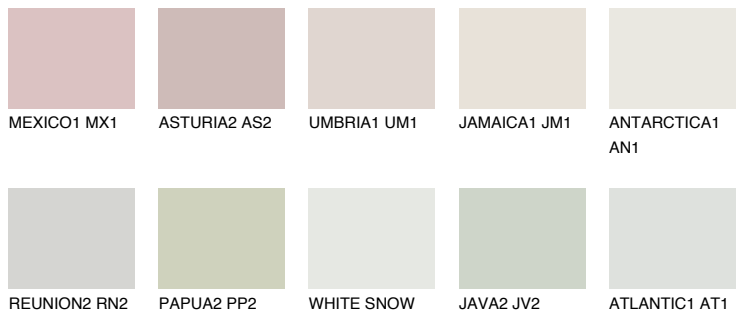

# COLOUR DETAILS

## FLORES1 FS1

78% TSR 73%

### Matching colours

#### COLOURS