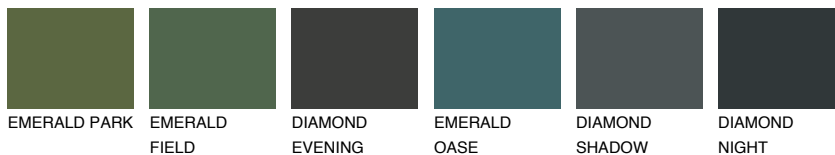

FLORES1 FS1

78% TSR 73%

Matching colours

COLOURS

INTENSE

For more information on plasters and paints, go to www.ceresit.lv

*The presented colours refer to plasters and paints offered by Ceresit. Due to the use of digital techniques, the presented colours might not represent the original ones, thus they cannot be considered as a reliable colour presentation. We recommend checking the authentic colour samples.