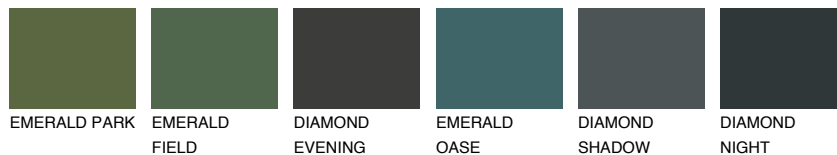

FLORES1 FS1

78% **TSR** 73%

Matching colours

COLOURS

INTENSE

For more information on plasters and paints, go to www.ceresit.lv

*The presented colours refer to plasters and paints offered by Ceresit. Due to the use of digital techniques, the presented colours might not represent the original ones, thus they cannot be considered as a reliable colour presentation. We recommend checking the authentic colour samples.