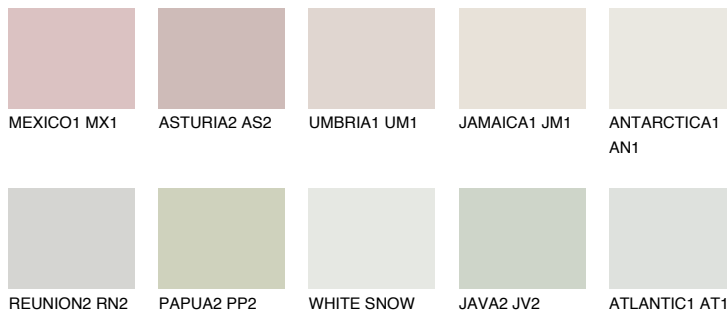

FLORES1 FS1

78% **TSR** 73%

Matching colours

COLOURS

INTENSE

For more information on plasters and paints, go to www.ceresit.lv

*The presented colours refer to plasters and paints offered by Ceresit. Due to the use of digital techniques, the presented colours might not represent the original ones, thus they cannot be considered as a reliable colour presentation. We recommend checking the authentic colour samples.