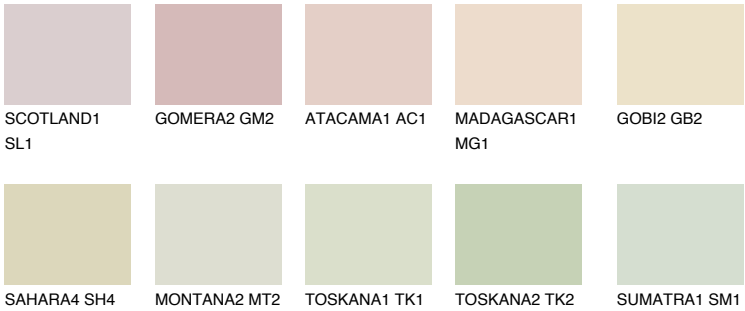

FLORES2 FS2

70% TSR 64%

Matching colours

COLOURS

INTENSE

For more information on plasters and paints, go to www.ceresit.lv

*The presented colours refer to plasters and paints offered by Ceresit. Due to the use of digital techniques, the presented colours might not represent the original ones, thus they cannot be considered as a reliable colour presentation. We recommend checking the authentic colour samples.