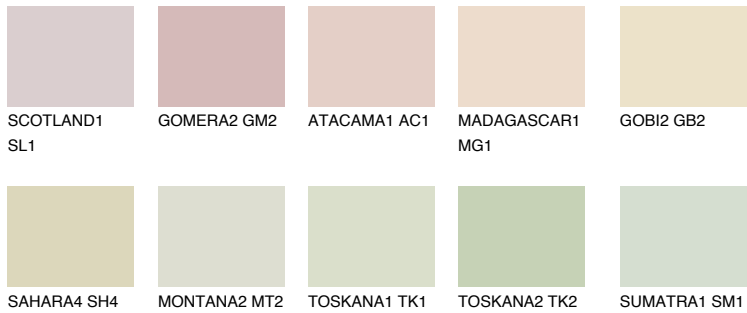

COLOUR DETAILS

FLORES2 FS2

70% TSR 64%

Matching colours

COLOURS

INTENSE

For more information on plasters and paints, go to www.ceresit.lv

*The presented colours refer to plasters and paints offered by Ceresit. Due to the use of digital techniques, the presented colours might not represent the original ones, thus they cannot be considered as a reliable colour presentation. We recommend checking the authentic colour samples.