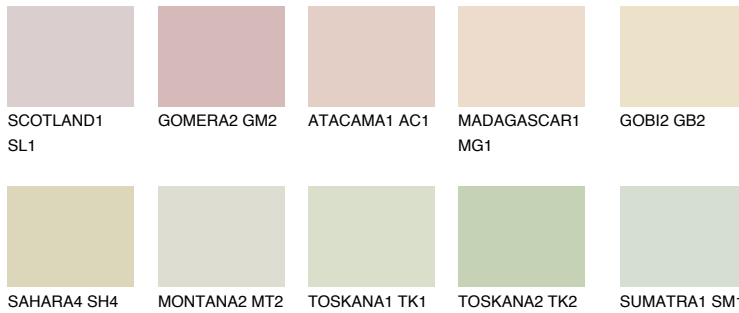

FLORES2 FS2

70% TSR 64%

Matching colours

COLOURS

INTENSE

For more information on plasters and paints, go to www.ceresit.lv

*The presented colours refer to plasters and paints offered by Ceresit. Due to the use of digital techniques, the presented colours might not represent the original ones, thus they cannot be considered as a reliable colour presentation. We recommend checking the authentic colour samples.