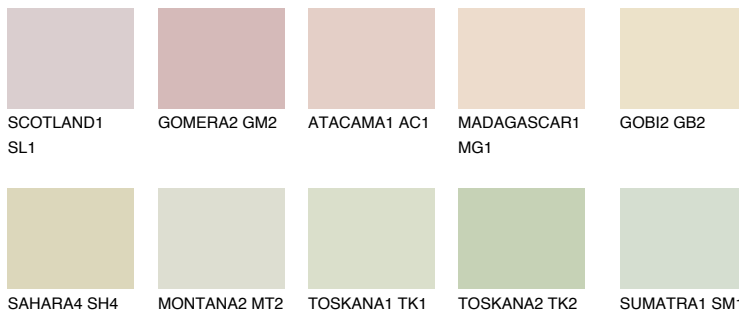

# COLOUR DETAILS

## FLORES2 FS2

70% TSR 64%

### Matching colours

#### COLOURS