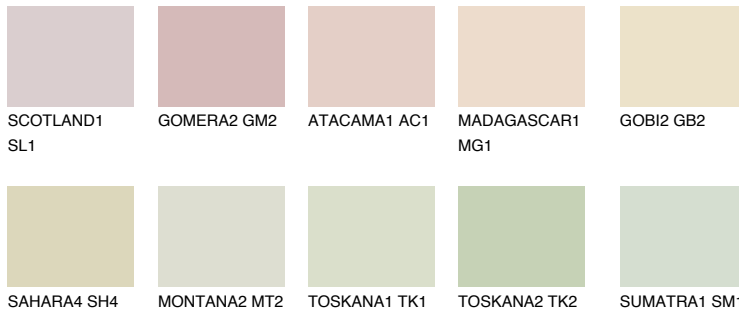

COLOUR DETAILS

FLORES2 FS2

70% TSR 64%

Matching colours

COLOURS

INTENSE

For more information on plasters and paints, go to www.ceresit.lv

*The presented colours refer to plasters and paints offered by Ceresit. Due to the use of digital techniques, the presented colours might not represent the original ones, thus they cannot be considered as a reliable colour presentation. We recommend checking the authentic colour samples.