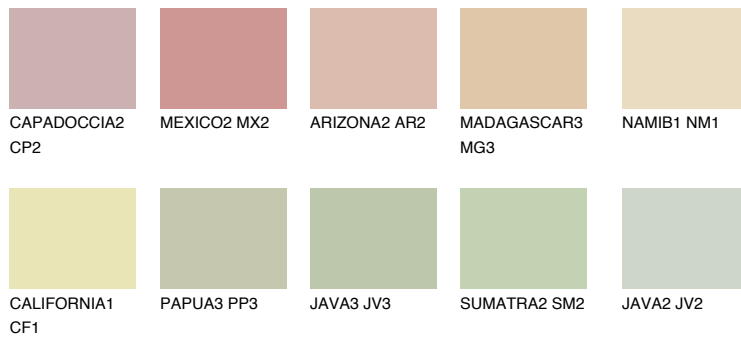

COLOUR DETAILS

FLORES3 FS3

64% TSR 64%

Matching colours

COLOURS

INTENSE

For more information on plasters and paints, go to www.ceresit.lv

*The presented colours refer to plasters and paints offered by Ceresit. Due to the use of digital techniques, the presented colours might not represent the original ones, thus they cannot be considered as a reliable colour presentation. We recommend checking the authentic colour samples.