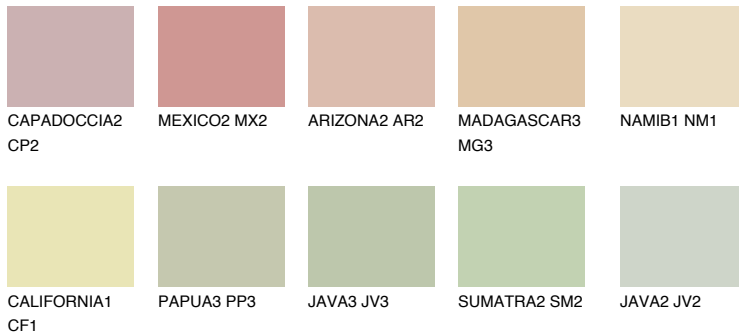

COLOUR DETAILS

FLORES3 FS3

64% TSR 64%

Matching colours

COLOURS

INTENSE

For more information on plasters and paints, go to www.ceresit.lv

*The presented colours refer to plasters and paints offered by Ceresit. Due to the use of digital techniques, the presented colours might not represent the original ones, thus they cannot be considered as a reliable colour presentation. We recommend checking the authentic colour samples.