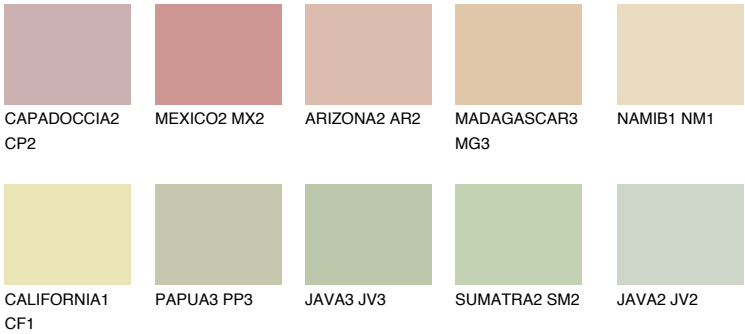

FLORES3 FS3

64% TSR 64%

Matching colours

COLOURS

INTENSE

For more information on plasters and paints, go to www.ceresit.lv

*The presented colours refer to plasters and paints offered by Ceresit. Due to the use of digital techniques, the presented colours might not represent the original ones, thus they cannot be considered as a reliable colour presentation. We recommend checking the authentic colour samples.