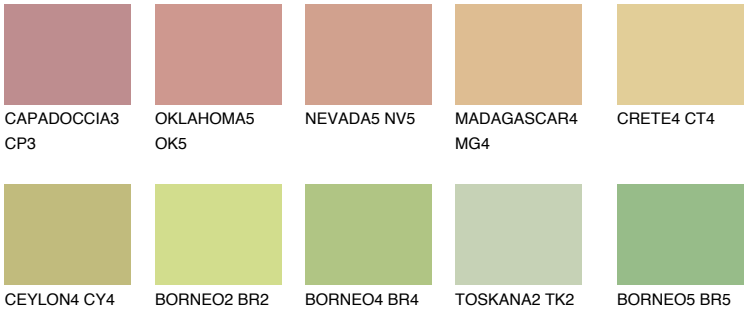

FLORES4 FS4

57% TSR 53%

Matching colours

COLOURS

INTENSE

For more information on plasters and paints, go to www.ceresit.lv

*The presented colours refer to plasters and paints offered by Ceresit. Due to the use of digital techniques, the presented colours might not represent the original ones, thus they cannot be considered as a reliable colour presentation. We recommend checking the authentic colour samples.