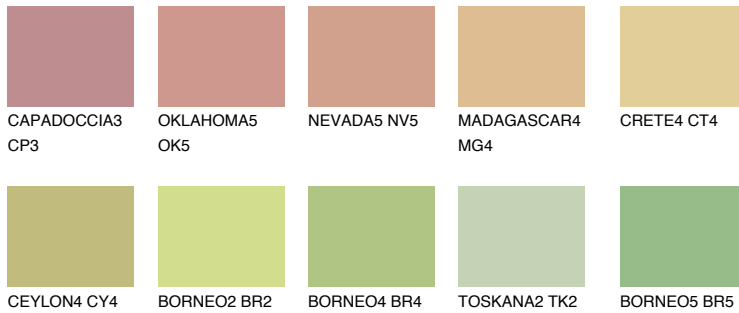

COLOUR DETAILS

FLORES4 FS4

57% TSR 53%

Matching colours

COLOURS

INTENSE

For more information on plasters and paints, go to www.ceresit.lv

*The presented colours refer to plasters and paints offered by Ceresit. Due to the use of digital techniques, the presented colours might not represent the original ones, thus they cannot be considered as a reliable colour presentation. We recommend checking the authentic colour samples.