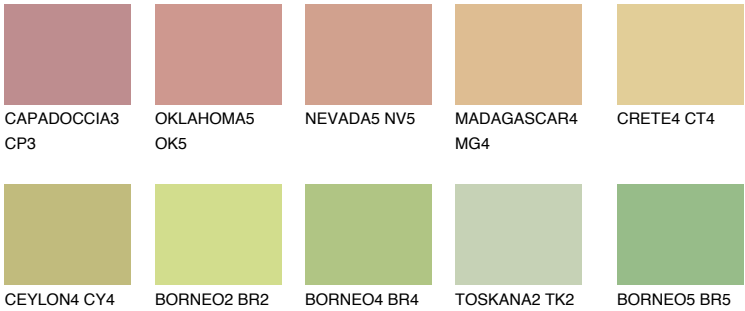

COLOUR DETAILS

FLORES4 FS4

57% TSR 53%

Matching colours

COLOURS

INTENSE

For more information on plasters and paints, go to www.ceresit.lv

*The presented colours refer to plasters and paints offered by Ceresit. Due to the use of digital techniques, the presented colours might not represent the original ones, thus they cannot be considered as a reliable colour presentation. We recommend checking the authentic colour samples.