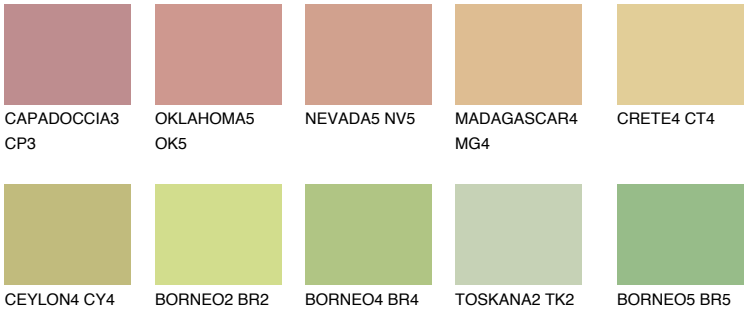

## FLORES4 FS4

57% TSR 53%

### Matching colours

#### COLOURS

#### INTENSE

For more information on plasters and paints, go to [www.ceresit.lv](http://www.ceresit.lv)

\*The presented colours refer to plasters and paints offered by Ceresit. Due to the use of digital techniques, the presented colours might not represent the original ones, thus they cannot be considered as a reliable colour presentation. We recommend checking the authentic colour samples.