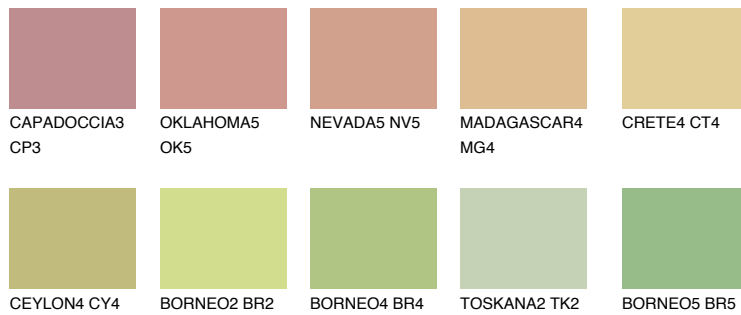

COLOUR DETAILS

FLORES4 FS4

57% TSR 53%

Matching colours

COLOURS

INTENSE

For more information on plasters and paints, go to www.ceresit.lv

*The presented colours refer to plasters and paints offered by Ceresit. Due to the use of digital techniques, the presented colours might not represent the original ones, thus they cannot be considered as a reliable colour presentation. We recommend checking the authentic colour samples.