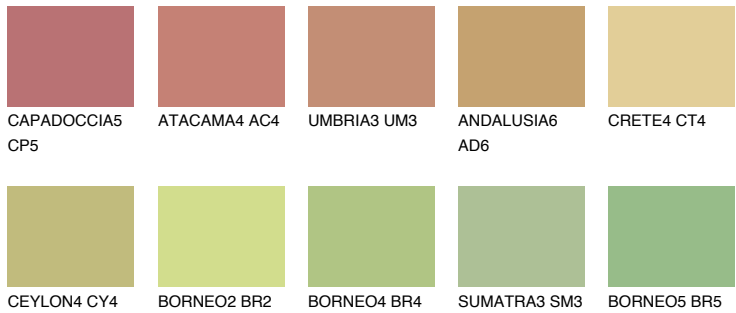

# COLOUR DETAILS

## FLORES5 FS5

45% TSR 53%

### Matching colours

#### COLOURS