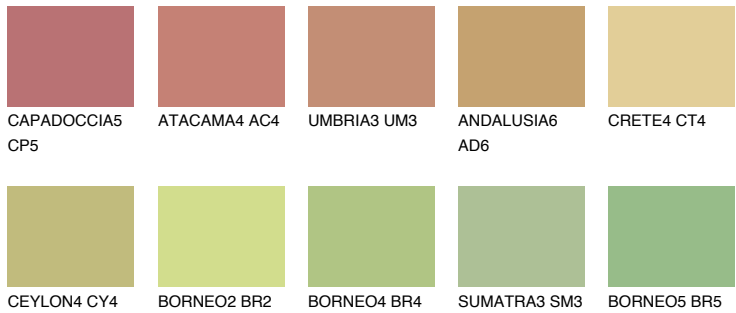

COLOUR DETAILS

FLORES5 FS5

45% TSR 53%

Matching colours

COLOURS

INTENSE

For more information on plasters and paints, go to www.ceresit.lv

*The presented colours refer to plasters and paints offered by Ceresit. Due to the use of digital techniques, the presented colours might not represent the original ones, thus they cannot be considered as a reliable colour presentation. We recommend checking the authentic colour samples.