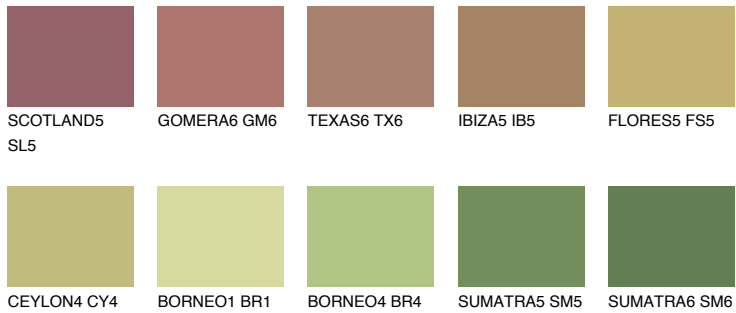

# COLOUR DETAILS

## FLORES6 FS6

32% TSR 31%

### Matching colours

#### COLOURS