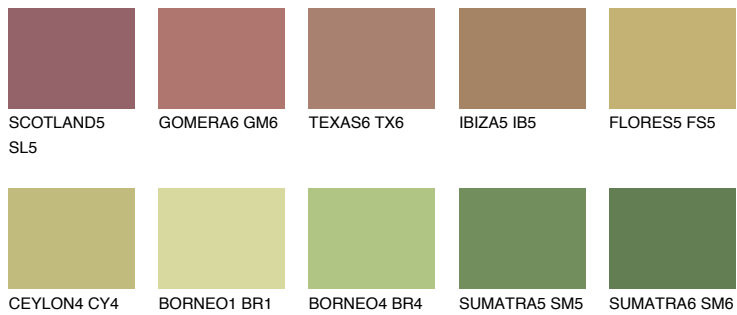

FLORES6 FS6

32% TSR 31%

Matching colours

COLOURS

INTENSE

For more information on plasters and paints, go to www.ceresit.lv

*The presented colours refer to plasters and paints offered by Ceresit. Due to the use of digital techniques, the presented colours might not represent the original ones, thus they cannot be considered as a reliable colour presentation. We recommend checking the authentic colour samples.