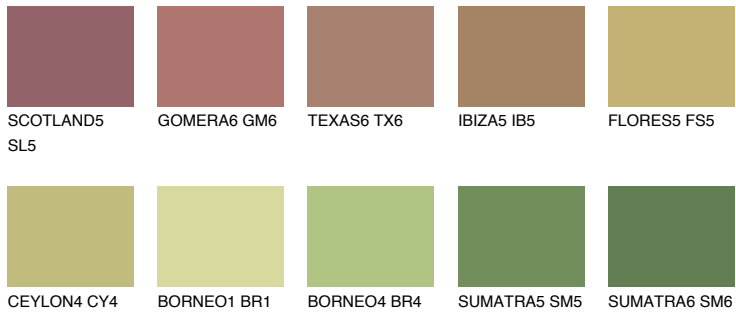

COLOUR DETAILS

FLORES6 FS6

32% TSR 31%

Matching colours

COLOURS

INTENSE

For more information on plasters and paints, go to www.ceresit.lv

*The presented colours refer to plasters and paints offered by Ceresit. Due to the use of digital techniques, the presented colours might not represent the original ones, thus they cannot be considered as a reliable colour presentation. We recommend checking the authentic colour samples.