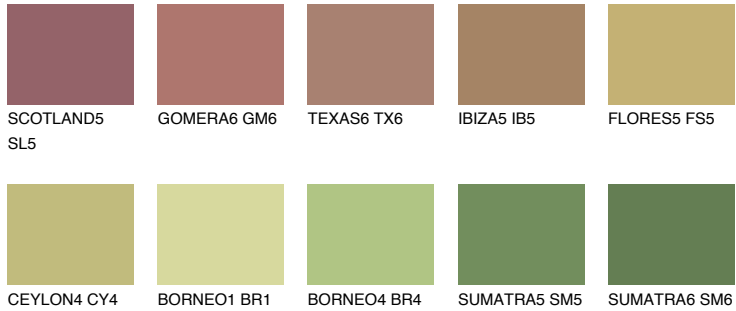

COLOUR DETAILS

FLORES6 FS6

32% TSR 31%

Matching colours

COLOURS

INTENSE

For more information on plasters and paints, go to www.ceresit.lv

*The presented colours refer to plasters and paints offered by Ceresit. Due to the use of digital techniques, the presented colours might not represent the original ones, thus they cannot be considered as a reliable colour presentation. We recommend checking the authentic colour samples.