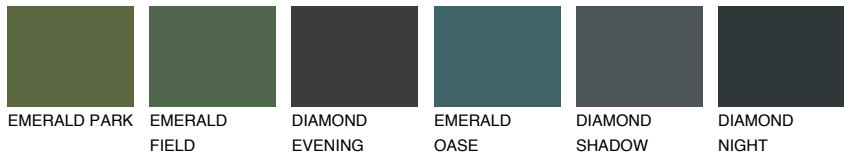

COLOUR DETAILS

CEYLON1 CY1

77% TSR 76%

Matching colours

COLOURS

INTENSE

For more information on plasters and paints, go to www.ceresit.lv

*The presented colours refer to plasters and paints offered by Ceresit. Due to the use of digital techniques, the presented colours might not represent the original ones, thus they cannot be considered as a reliable colour presentation. We recommend checking the authentic colour samples.