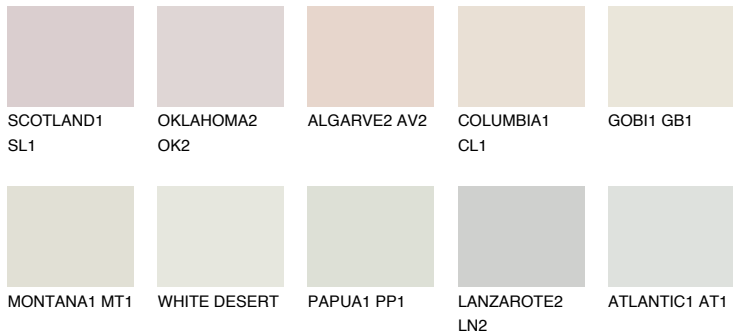

COLOUR DETAILS

CEYLON1 CY1

77% TSR 76%

Matching colours

COLOURS

INTENSE

For more information on plasters and paints, go to www.ceresit.lv

*The presented colours refer to plasters and paints offered by Ceresit. Due to the use of digital techniques, the presented colours might not represent the original ones, thus they cannot be considered as a reliable colour presentation. We recommend checking the authentic colour samples.