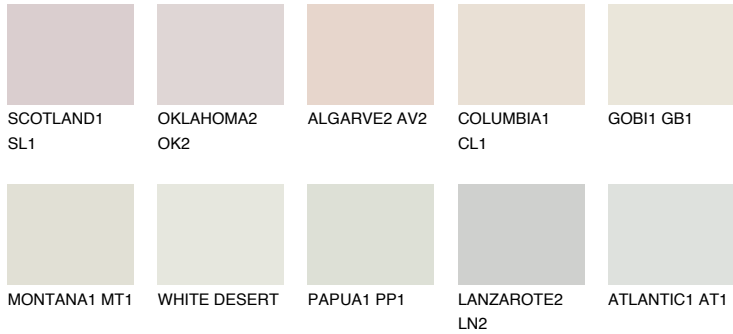

COLOUR DETAILS

CEYLON1 CY1

77% TSR 76%

Matching colours

COLOURS

INTENSE

For more information on plasters and paints, go to www.ceresit.lv

*The presented colours refer to plasters and paints offered by Ceresit. Due to the use of digital techniques, the presented colours might not represent the original ones, thus they cannot be considered as a reliable colour presentation. We recommend checking the authentic colour samples.