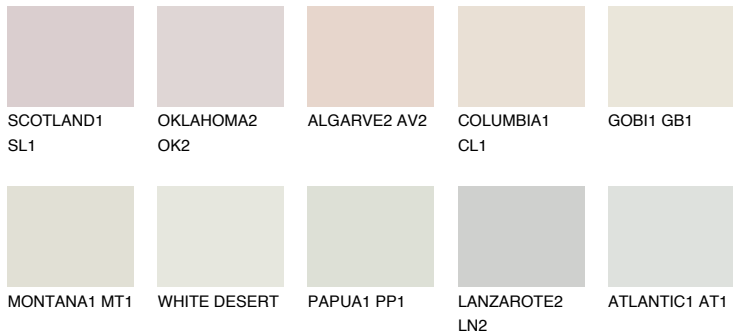

# COLOUR DETAILS

## CEYLON1 CY1

77% TSR 76%

### Matching colours

#### COLOURS